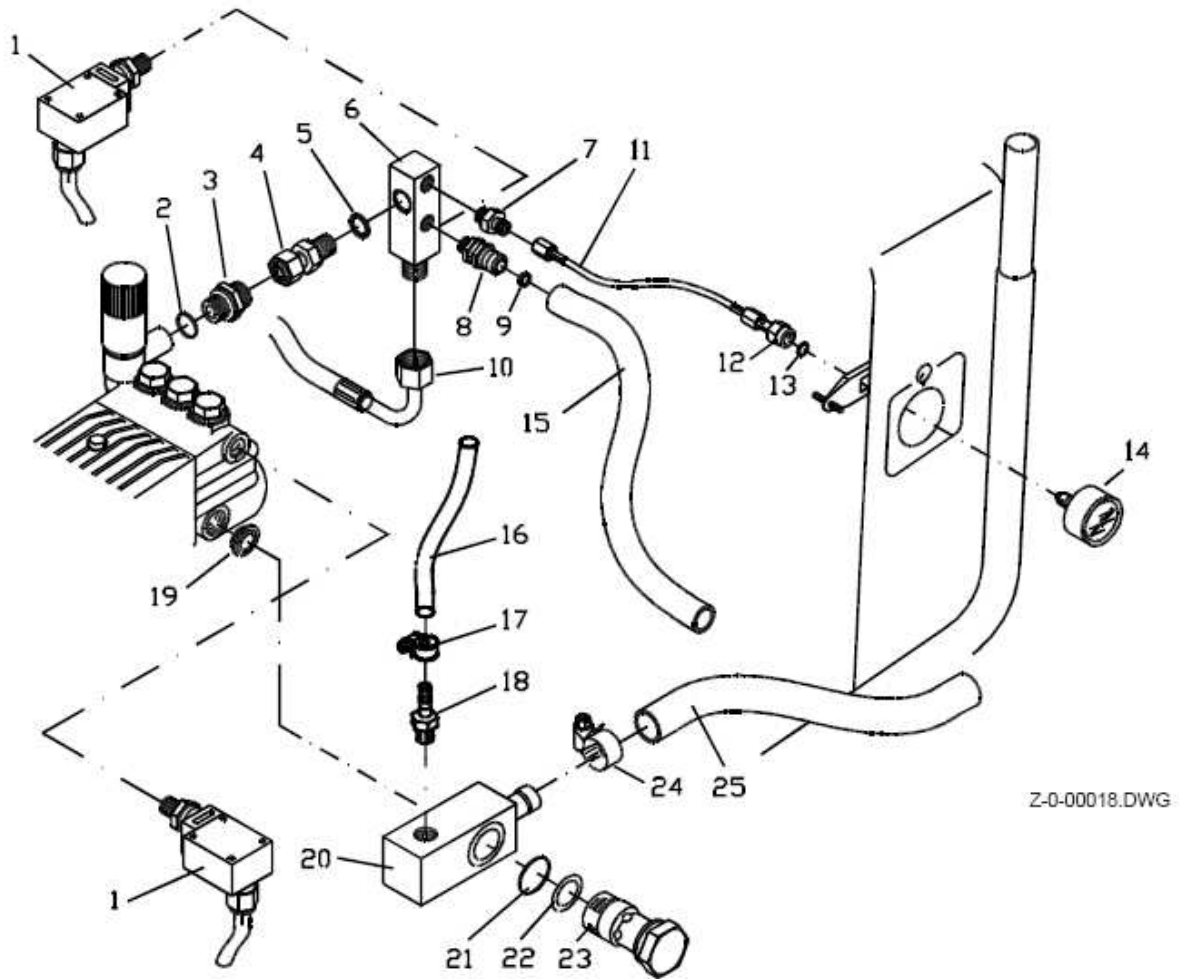

## Control Panel (Left): HD623, KD640 (Australia Only)

<b>Ref.</b>	<b>Description</b>	<b>Part No.</b>	<b>Quantity</b>
1	Pressure switch 3/8"	5741	2
2	O-ring 13,95x2,62	5826	1
3	Screw Union XGE 12LR 3/8"	2157	1
4	Screw in connecting piece evGE 12LR 3/8"	2359	1
5	Sealing Ring Copper 17x22x2,0	2370	1
6	Manifold pump head	2952	1
7	Screw Union XGE 6LR 1/4"	2090	1
8	Safety valve 1/4" female/male	5740	1
9	Regulating screw for Pos.8	-	1
10	Winkel, 600 mm	3860	1
11	Hose-HD 250mm NW2 210bar	5286	1
12	Manometer Fitting MAV	2085	1
13	Sealing for Ref. 11	-	1
14	Pressure gauge 0 to 250 bar	2013	1
15	fabric hose 1/2" 280 mm	207903	1
16	Chemical suctionhose pump-580mm 6x1,5	205701	1
17	Clip hose 10,0	2940	1
18	Nipple Hose R 1/8"	2733	1
19	Sealing Ring copper for screw 1/2"	3751	1
20	Dischargeblock Injector	3744	1
21	Sealing Ring Copper 24x29x2,0	3691	1
22	O-Ring 20,35x1,78 NBR70	3693	1
23	Screw R1/2"	3750	1
24	Clip Hose 20-32mm	3724	1
25	Water-Hose 19x4mm 30bar 3/4" 440 mm	3667	1
<b>Required spare part-set</b>			
	Spare part-set unloader valve MV550	3566	1
	Spare part-set pressure switch	5741	1