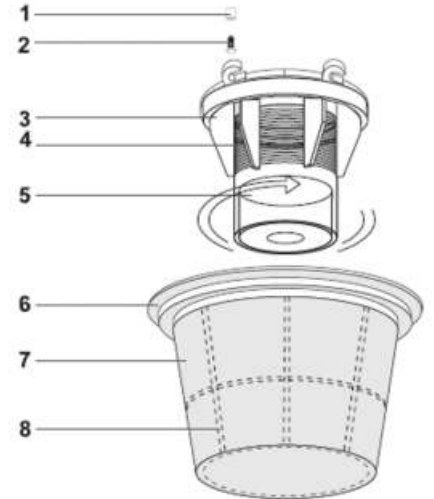

## Head

Assembly Part No: 3907 TC AUS

POS	PART NUMBER	DESCRIPTION	#
1	VP00489 AUS	ELECTRIC CORD 3X1.5 (AUS)	1
2	VP00138	CABLE SLEEVE	1
3	VP00139	CABLE CLAMP	1
4	VP01006	SCREW PFU TMT PHL 5X20	2
5	VP00140	TERMINAL BOARD 3 POLES	1
6	VP03733	NEW HANDLE	1
7	VP02627	SCREW PAT TMT PHL 5X40	4
8	VP01006	SCREW PFU TMT PHL 5X20	2
9	VP01026	SCREW PAT TMT PHL 5X30	2
10	VP01026	SCREW PAT TMT PHL 5X30	2
11	VP03734 SK	COVER, MOTOR	1
12	VP00465/B	COMMUTATOR ANTISPLASH	1
13	VP03937	FILTER MTP/65 H=15 D.95	1
14	VP01050	SCREW PAT TMT PHL 5X35	6
15	VP02738	COVER - MOTOR	1
16	VP03969	WASHER H8 D85X65	1
18	VP02627	SCREW PAT TMT PHL 5X40	6
19	VP01006	SCREW PFU TMT PHL 5X20	4
20	VP02591	MOTOR-FASTENER 99	1
21	VP03901	"L" GASKET WO/H H=5,5	1
22	VP03975 S	MOTOR BD382 1200W 250 50/60 (Australia Only)	1
22	VP03890 S	MOTOR BD382 1200W 230V 50/60 (New Zealand only)	1
23	VP03901	"L" GASKET WO/H H=5,5	1
24	VP03866	WASHER MTP 65MM 18D 230X145	1
25	VP01189 G	BASE 500 W/GASKET	1
27	VP06120	TELECONTROL ELECTRONIC CARD	1
28	VP06229	BRACKET	2
30	VP01005	SCREW PAT TMT PHL 5X14	2
31	VP01854	NUT 4 MA	4
32	VP06377	SCREW TSP CROSS M 4X12 UNI 7688	4
33	VP06495	SOCKET 3 PIN AUSTRALIA	1
34	VP06496	SOCKET FLAP 3 PIN AUSTRALIA	1
*	VP01101	CONNECTING WIRES	8
*	VP01106	CLIP	1
*	VP01103	FASTON	2
*	VP01102	CONNECTING WIRES	1

## Filter

Assembly Part No: 3247

POS	PART NUMBER	DESCRIPTION	#
1	VP03706	PLASTIC SLEEVE D.8	4
2	VP03724	SCREW PAT TMT PHL 5X25	4
3	VP02823	HIGHER ANTIFOAM BODY 99	1
4	VP03138	NET FILTER 0.4 D.90 H=45	1
5	VP02676	HIGHER FLOAT 99	1
6	VP00507	FILTER RING 500	1
7	VP02860	CONICAL POLYESTER.FILTER 300	1
8	VP02859	CONICAL BASKET 300	1