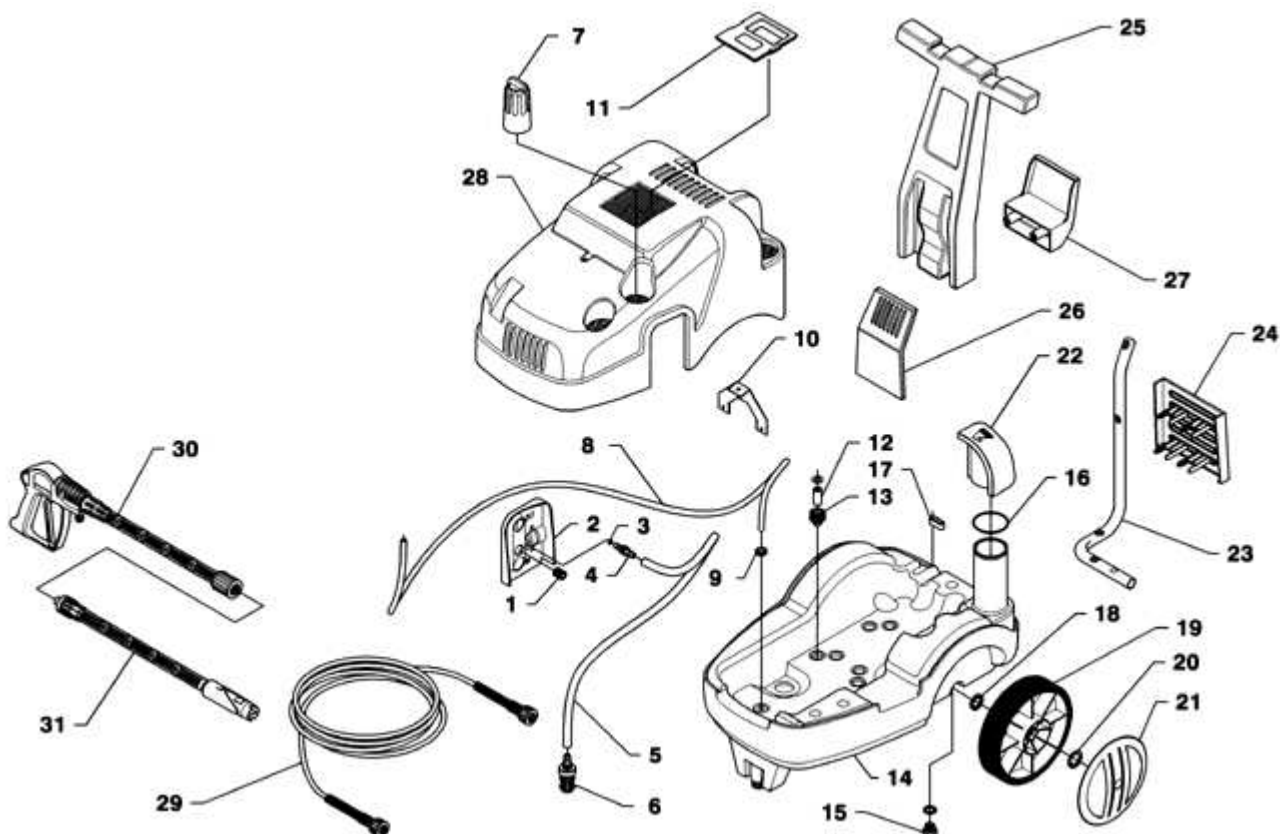

Elite 1910M

Ref.	Part N.	Description
0001	MPVR28562	KNOB ELT
0002	MPVR28563	SIDE CTRL COVERELT
0003	GUGO08071	O-RING D. 4.48 X 1.78 NBR 70SH
0004	RCDS14415	HOSE FITTING A.F.
0005	TBBP04917	L.P. HOSE D. 6- 9
0006	FTDT04648	FILTER PG. D.6 PLS
0007	PVVR28552	KNOB TX
0008	TBBP04917	L.P. HOSE D. 6- 9
0009	MPVR28570	GROMMET D.10
0010	LAFN42778	BRACKET ELT II
0011	MPVR42859	CONTROL COVER ELT PP BLK
0012	LAFN28565	SPACER ELT
0013	MPVR28566	SUPPORT ELT
0014	MPVR28568	CHASSIS ELITE
0015	RCDS01088	CAP 1/4X 9 M WW90
0016	GUGO09674	O-RING D. 48.89 X 2.62 NBR 70SH
0017	MPVR28554	CABLE FASTNER ELT
0018	VTRS28560	WASHER D.21 X37 X3
0019	RTRT28559	WHEEL D.200-D.20 RT/PRT
0020	VTRS28558	WASHER D.20
0021	MPVR28450	RED WHEEL COVERD. 200 RT/PRT
0022	MPVR27837	RED CAP ELT
0023	LAFN28555	AXLE SUPPORT ELT
0023	LAFN28556	AXLE SUPPORT ELT
0024	MPVR28557	COOLING GRILL ELT
0025	MPVR27278	HANDLE ELITE
0026	MPVR27836	CONTROL COVER ELT
0027	LAFN20105	HOSE SUPPORT KSM
0028	MPVR27839	RED COVER ELITE

0029 TBAP28590 H.P. HOSE R1 MT 8 5/16" F/F M22
0030 IPPR28589 GRIP P 3 - P 350 - M22 M
0031 LCPR30859 EXTENSION P 350 - M.TIREG 130 AR