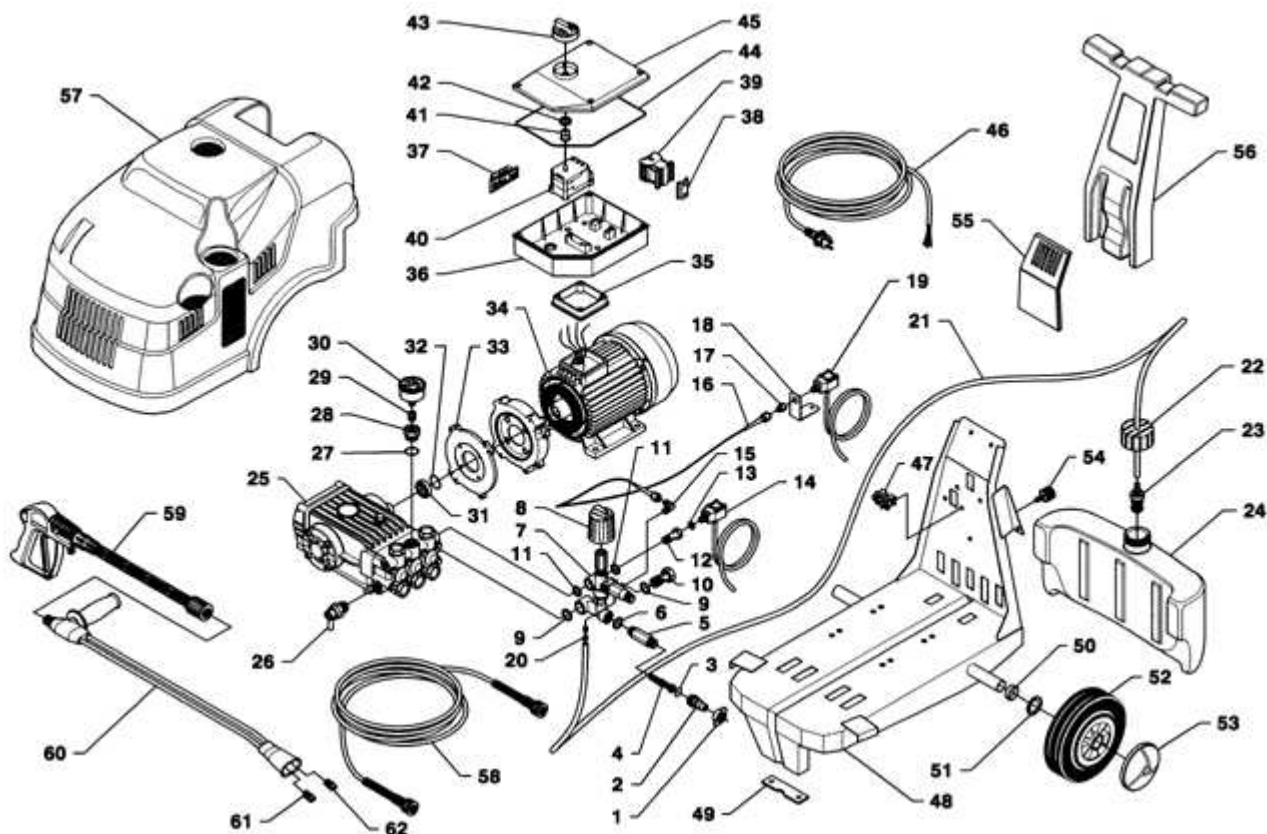

Royal Press DS 2880T - General Layout

Ref.	Part N.	Description
0001	RCDS09316	CONNECTION D. 3/4
0002	RCDS08965	HOSE FITTING OTT.
0003	GUGO01054	O-RING D. 15.08 X 2.62 NBR 70SH
0004	FTAC30214	FILTER D.15X67
0005	RCDS42051	NIPPLE 3/4 - 1/2 RYL
0006	VTRS00549	WASHER D.21,5X27X1.5 (1/2) RM
0007	VVAZ34846	VALVE VB 7 W151 AF I.2.3 RG.
0008	MPVR09436	BLACK KNOB ST 260
0009	VTRS12491	WASHER 1/2
0010	RCDS12486	SCREW G 1/2 L=48.5
0011	VTRS12492	WASHER 3/8
0012	RCDS40551	SCREW G 3/8 - 1/8F L=48.5
0014	MEPF39741	PRESSURE SWITCHMTM 1/8M NA/NC 25B. MICRO
0015	RCVR35844	ELBOW 1/4-1/8 M/M NIK
0016	TBAP42069	POLYAMIDE HOSE L=260 1/4-1/4 F-F
0017	RCVR02596	SLEEVE 1/4 M/F A5
0018	LAFN42072	SUPPORT BRACKETR.PRS
0019	MEPF39902	PRESSURE SWITCHMTM 1/4M NA/NC 25B. MICRO
0020	FSVR11957	CLAMP D. 9.5-12 CLIC
0021	TBBP04917	L.P. HOSE D. 6- 9
0022	MPVR27781	TANK CAP MTH D.10
0023	FTDT04648	FILTER PG. D.6 PLS
0024	MPVR27424	DETERGENT TANK MITHO PLUS
0025	PPAP42347	PUMP WS102 DX LT 21-100 BAR US
0026	VVSC40550	VALVE 1/2" 63°C
0027	GUGO01033	O-RING D. 20.24 X 2.62 NBR 90SH
0028	RCDS09059	CAP M24X2X16 + 1/4F OTT
0029	RCVR00644	REDUCTION 1/4-1/8 M/F
0030	MNMN37537	PRESSURE GAUGE 0-300 G1/8M "R" D.40
0031	RCDS34756	BUSHING IP W15 OT