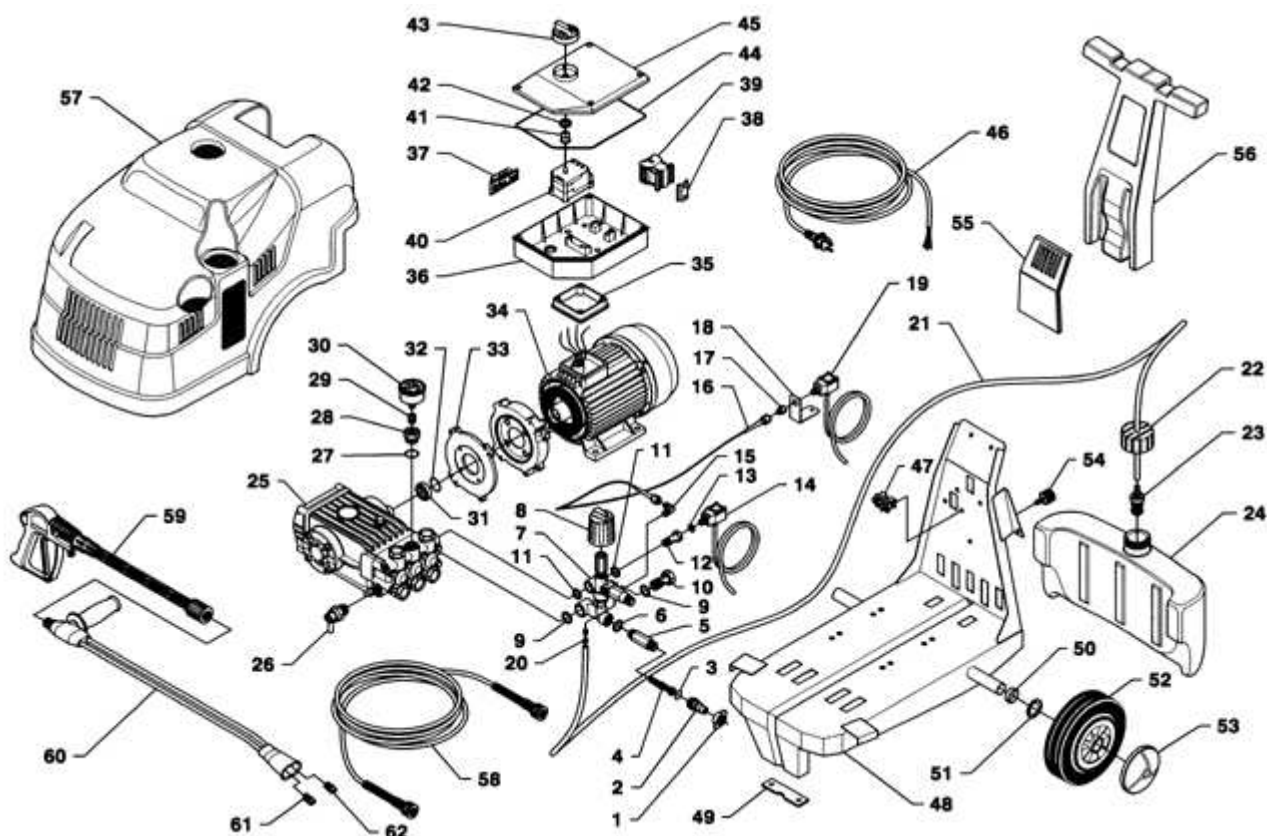

Royalpress DS3060T - General Layout

Ref.	Part N.	Description
0001	RCDS09316	CONNECTION D. 3/4
0002	RCDS08965	HOSE FITTING OTT.
0003	GUGO01054	O-RING D. 15.08 X 2.62 NBR 70SH
0004	FTAC30214	FILTER D.15X67
0005	RCDS42051	NIPPLE 3/4 - 1/2 RYL
0006	VTRS00549	WASHER D.21,5X27X1.5 (1/2) RM
0007	VVAZ31982	VALVE VB 7 W151 AF I.2.1 RG.
0008	MPVR09436	BLACK KNOB ST 260
0009	VTRS12491	WASHER 1/2
0010	RCDS12486	SCREW G 1/2 L=48.5
0011	VTRS12492	WASHER 3/8
0012	RCDS40551	SCREW G 3/8 - 1/8F L=48.5
0014	MEPF39741	PRESSURE SWITCHMTM 1/8M NA/NC 25B. MICRO
0015	RCVR35844	ELBOW 1/4-1/8 M/M NIK
0016	TBAP42069	POLYAMIDE HOSE L=260 1/4-1/4 F-F
0017	RCVR02596	SLEEVE 1/4 M/F A5
0018	LAFN42072	SUPPORT BRACKETR.PRS
0019	MEPF39902	PRESSURE SWITCHMTM 1/4M NA/NC 25B. MICRO
0020	FSVR11957	CLAMP D. 9.5-12 CLIC
0021	TBBP04917	L.P. HOSE D. 6- 9
0022	MPVR27781	TANK CAP MTH D.10
0023	FTDT04648	FILTER PG. D.6 PLS
0024	MPVR27424	DETERGENT TANK MITHO PLUS
0025	PPAP42031	PUMP WS151 DX LT 15 -150B. USA
0026	VVSC40550	VALVE 1/2" 63°C
0027	GUGO01033	O-RING D. 20.24 X 2.62 NBR 90SH
0028	RCDS09059	CAP M24X2X16 + 1/4F OTT
0029	RCVR00644	REDUCTION 1/4-1/8 M/F
0030	MNMN37537	PRESSURE GAUGE 0-300 G1/8M "R" D.40
0031	RCDS12756	PUSHING TR W15 OTT