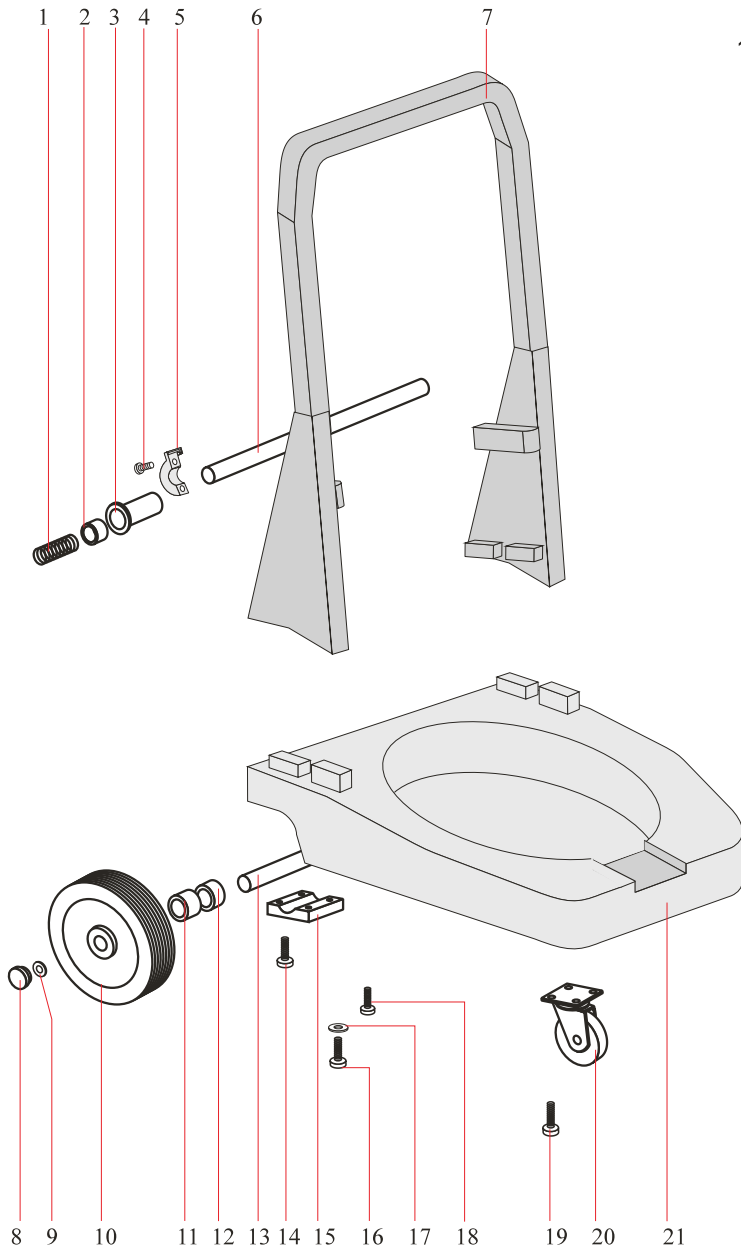

Tank

Assembly Part No: 3774

POS	PART NUMBER	DESCRIPTION	#
1	VP01847/S	COMPLETE PLASTIC HOOK/S	2
2	VP01300	RIVET 5X24,5	4
3	VP03773	TANK EUROPA 400	1
4	VP06258	SCREW AUT. TC PHL 4,8X32	4
5	VP02586	GASKET R 205	1
6	VP02846	GASKET D.38	1
7	VP02593	DEFLECTOR 99	1
8	VP02652 A	INLET R 155	1
9	VPR3771	SHOCK RESISTANT BAND 400	1
10	VP02993	HANDLE "V.F." NEW	1
11	VP03883	COMPLETE SEAL	2
12	VP06258	SCREW AUT. TC PHL 4,8X32	2
13	VP06258	SCREW AUT. TC PHL 4,8X32	4
14	VP03883	COMPLETE SEAL	4
15	VP02172	HINGE PLASTIC TANK 400/S	1

Trolley

Assembly Part No: 3775

POS	PART NUMBER	DESCRIPTION	#
1	VP02053	SPIRAL SPRING X PLASTIC TANK 400/S	2
2	VP02607	WHEEL SPACER MARK.PL.TANK	2
3	VP02173	PIVOT HINGE PLASTIC TANK 400/S	2
4	VP03629	SCREW PAT TMT PHL 5X25 ZN BLACK	4
5	VP03725	LOCK-TUBE TIPPING/MARKET TROLLEY	2
6	VP03751	TIPPING PIVOT D. 18X465 SP. 1,5 ZN.	1
7	VP03694	PLAST. BIG HANDLE	1
8	VP03835	WHEEL CAP D.200	2
9	VP02557	BLOC D.18	2
10	VP00904	REAR WHEEL D.200	2
11	VP02607	WHEEL SPACER MARK.PL.TANK	2
12	VP02980	SPACER BUSH	2
13	VP03752	WHEEL PIVOT D.18X505 SP.1,5 ZN.	1
14	VP01026	SCREW PAT TMT PHL 5X30	8
15	VP02967	LOCK PIVOT BRACKET	2
16	VP01050	SCREW PAT TMT PHL 5X35	2
17	VP02974	PLAST.WASHER	6
18	VP02627	SCREW PAT TMT PHL 5X40	12
19	VP01006	SCREW PFU TMT PHL 5X20	8
20	VP02559	FLANGED WHEEL D.80	2
21	VP03797	BODY TIPP.TROLLEY EUROPA	1