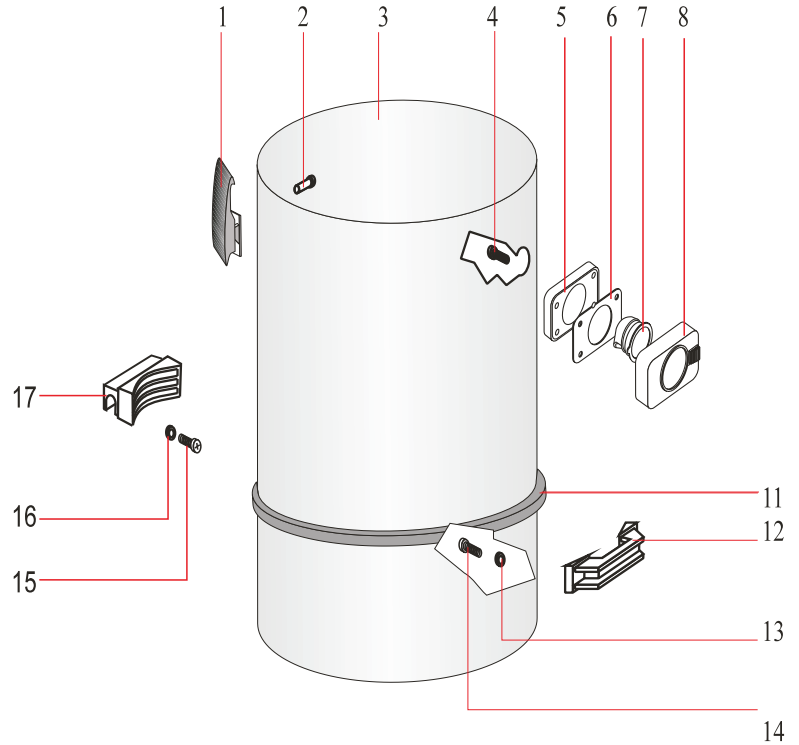

Tank

Assembly Part No: 3774

POS	PART NUMBER	DESCRIPTION	#
1	VP01847/S	COMPLETE PLASTIC HOOK/S	2
2	VP01300	RIVET 5X24,5	4
3	VP03773	TANK EUROPA 400	1
4	VP06258	SCREW AUT. TC PHL 4,8X32	4
5	VP02586	GASKET R 205	1
6	VP02846	GASKET D.38	1
7	VP02593	DEFLECTOR 99	1
8	VP02652 A	INLET R 155	1
9	VPR3771	SHOCK RESISTANT BAND 400	1
10	VP02993	HANDLE "V.F." NEW	1
11	VP03883	COMPLETE SEAL	2
12	VP06258	SCREW AUT. TC PHL 4,8X32	2
13	VP06258	SCREW AUT. TC PHL 4,8X32	4
14	VP03883	COMPLETE SEAL	4
15	VP02172	HINGE PLASTIC TANK 400/S	1

Trolley

Assembly Part No: 3775

POS	PART NUMBER	DESCRIPTION	#
1	VP02053	SPIRAL SPRING X PLASTIC TANK 400/S	2
2	VP02607	WHEEL SPACER MARK.PL.TANK	2
3	VP02173	PIVOT HINGE PLASTIC TANK 400/S	2
4	VP03629	SCREW PAT TMT PHL 5X25 ZN BLACK	4
5	VP03725	LOCK-TUBE TIPPING/MARKET TROLLEY	2
6	VP03751	TIPPING PIVOT D. 18X465 SP. 1,5 ZN.	1
7	VP03694	PLAST. BIG HANDLE	1
8	VP03835	WHEEL CAP D.200	2
9	VP02557	BLOC D.18	2
10	VP00904	REAR WHEEL D.200	2
11	VP02607	WHEEL SPACER MARK.PL.TANK	2
12	VP02980	SPACER BUSH	2
13	VP03752	WHEEL PIVOT D.18X505 SP.1,5 ZN.	1
14	VP01026	SCREW PAT TMT PHL 5X30	8
15	VP02967	LOCK PIVOT BRACKET	2
16	VP01050	SCREW PAT TMT PHL 5X35	2
17	VP02974	PLAST.WASHER	6
18	VP02627	SCREW PAT TMT PHL 5X40	12
19	VP01006	SCREW PFU TMT PHL 5X20	8
20	VP02559	FLANGED WHEEL D.80	2
21	VP03797	BODY TIPP.TROLLEY EUROPA	1