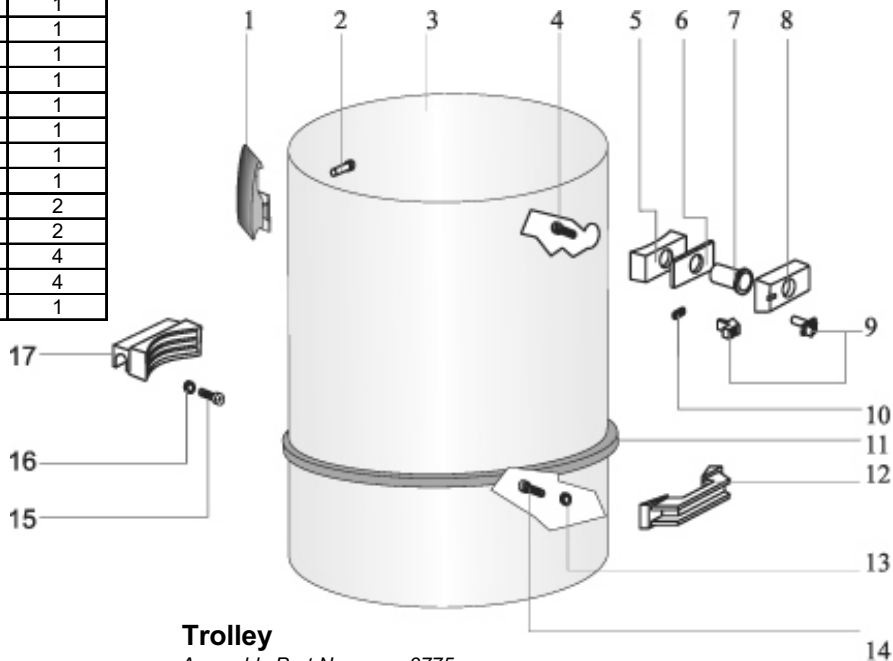

## Tank

Assembly Part No: 3774

POS	PART NUMBER	DESCRIPTION	#
1	VP01847/S	HOOK PLASTIC COMPLETE	2
2	VP01300	RIVET 5X24,5	4
3	VP03773	TANK	1
4	VP01026	SCREW 5X30	4
5	VP02586	GASKET R 205	1
6	VP02846	GASKET D.38	1
7	VP02593	DEFLECTOR	1
8	VP02583	INLET 99	1
9	VP02594	INLET BUTTON	1
10	VP02608	SPRING SPIRAL 99	1
11	VP03771	SHOCK RESISTANT BAND 400	1
12	VP02993	HANDLE	1
13	VP03883	COMPLETE SEAL	2
14	VP01026	SCREW 5X30	2
15	VP01026	SCREW 5X30	4
16	VP03883	COMPLETE SEAL	4
17	VP02172	HINGE PLASTIC TANK	1

## Trolley

Assembly Part No: 3775

POS	PART NUMBER	DESCRIPTION	#
1	VP02053	SPIRAL SPRING	2
2	VP02607	WHEEL BUSH	2
3	VP02173	PIVOT HINGE	2
4	VP01979	SCREW 5X25	4
5	VP03725	LOCK-TUBE	2
6	VP03751	TIPPING PIVOT	1
7	VP03694	PLAST. BIG HANDLE	1
8	VP03835	WHEEL CAP D.200	2
9	VP02557	BLOC D.18	2
10	VP00904	WHEEL MARKET TIPPING TROLLEY	2
11	VP02607	WHEEL BUSH	2
12	VP02980	SPACER BUSH	2
13	VP03752	WHEEL PIVOT	1
14	VP01026	SCREW 5X30	8
15	VP02967	LOCK PIVOT BRACKET	2
16	VP01050	SCREW 5X35	2
17	VP02974	PLASTIC WASHER	6
18	VP02627	SCREW 5X40	12
19	VP01006	SCREW 5X20	8
20	VP02559	FLANGED WHEEL D.80	2
21	VP03797	BODY TIPP TROLLEY EUROPA	1