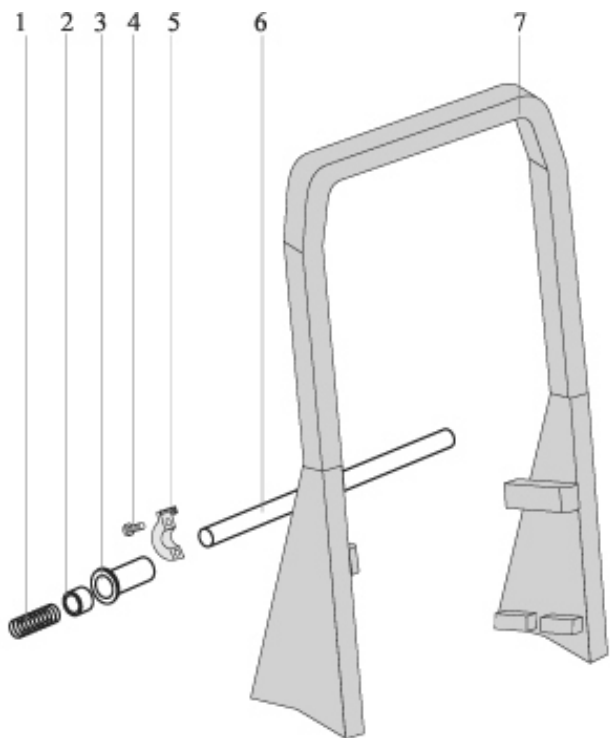

## Tank

Assembly Part No: 3774

POS	PART NUMBER	DESCRIPTION	#
1	VP01847/S	HOOK PLASTIC COMPLETE	2
2	VP01300	RIVET 5X24,5	4
3	VP03773	TANK	1
4	VP01026	SCREW 5X30	4
5	VP02586	GASKET R 205	1
6	VP02846	GASKET D.38	1
7	VP02593	DEFLECTOR	1
8	VP02583	INLET 99	1
9	VP02594	INLET BUTTON	1
10	VP02608	SPRING SPIRAL 99	1
11	VP03771	SHOCK RESISTANT BAND 400	1
12	VP02993	HANDLE	1
13	VP03883	COMPLETE SEAL	2
14	VP01026	SCREW 5X30	2
15	VP01026	SCREW 5X30	4
16	VP03883	COMPLETE SEAL	4
17	VP02172	HINGE PLASTIC TANK	1

## Trolley

Assembly Part No: 3775

POS	PART NUMBER	DESCRIPTION	#
1	VP02053	SPIRAL SPRING	2
2	VP02607	WHEEL BUSH	2
3	VP02173	PIVOT HINGE	2
4	VP01979	SCREW 5X25	4
5	VP03725	LOCK-TUBE	2
6	VP03751	TIPPING PIVOT	1
7	VP03694	PLAST. BIG HANDLE	1
8	VP03835	WHEEL CAP D.200	2
9	VP02557	BLOC D.18	2
10	VP00904	WHEEL MARKET TIPPING TROLLEY	2
11	VP02607	WHEEL BUSH	2
12	VP02980	SPACER BUSH	2
13	VP03752	WHEEL PIVOT	1
14	VP01026	SCREW 5X30	8
15	VP02967	LOCK PIVOT BRACKET	2
16	VP01050	SCREW 5X35	2
17	VP02974	PLASTIC WASHER	6
18	VP02627	SCREW 5X40	12
19	VP01006	SCREW 5X20	8
20	VP02559	FLANGED WHEEL D.80	2
21	VP03797	BODY TIPP TROLLEY EUROPA	1