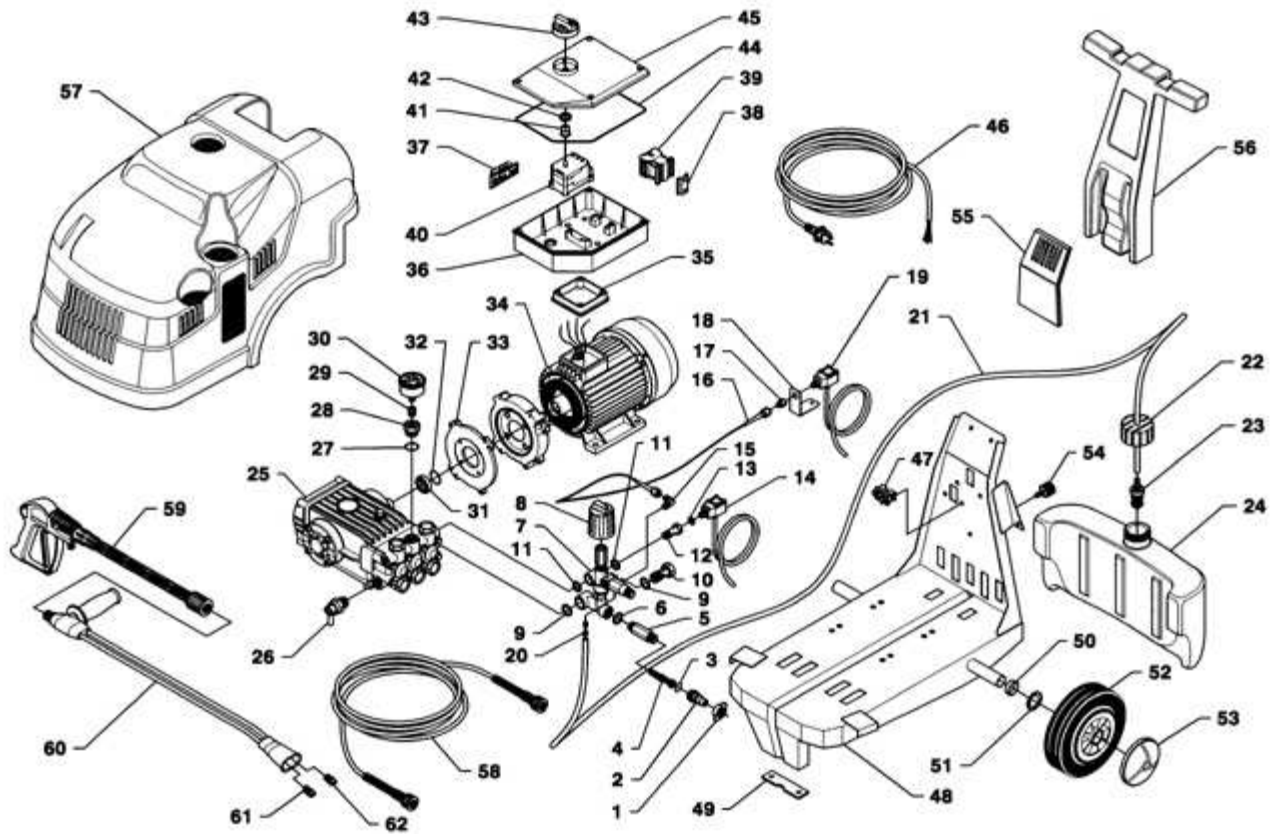

Royal Press DS 2880T - General Layout

Ref.	Part N.	Description
0001	RCDS09316	CONNECTION D. 3/4
0002	RCDS08965	HOSE FITTING OTT.
0003	GUGO01054	O-RING D. 15.08 X 2.62 NBR 70SH
0004	FTAC30214	FILTER D.15X67
0005	RCDS42051	NIPPLE 3/4 - 1/2 RYL
0006	VTRS00549	WASHER D.21,5X27X1.5 (1/2) RM
0007	VVAZ34846	VALVE VB 7 W151 AF I.2.3 RG.
0008	MPVR09436	BLACK KNOB ST 260
0009	VTRS12491	WASHER 1/2
0010	RCDS12486	SCREW G 1/2 L=48.5
0011	VTRS12492	WASHER 3/8
0012	RCDS40551	SCREW G 3/8 - 1/8F L=48.5
0014	MEPF39741	PRESSURE SWITCHMTM 1/8M NA/NC 25B. MICRO
0015	RCVR35844	ELBOW 1/4-1/8 M/M NIK
0016	TBAP42069	POLYAMIDE HOSE L=260 1/4-1/4 F-F
0017	RCVR02596	SLEEVE 1/4 M/F A5
0018	LAFN42072	SUPPORT BRACKETR.PRS
0019	MEPF39902	PRESSURE SWITCHMTM 1/4M NA/NC 25B. MICRO
0020	FSVR11957	CLAMP D. 9.5-12 CLIC