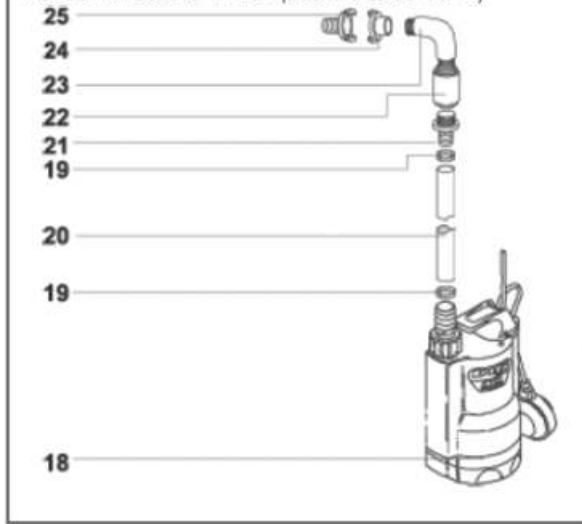

Model VH0623PL Pumpout Version Only

Pump

Assembly Part No: 1479

POS	PART NUMBER	DESCRIPTION	#
18	VP01449	IMMERSED PUMP	1
19	VP01736	CLIPS D.40	2
20	VP01452	ANTIFROST TUBE D.30X300	1
21	VP06467	BRASS NIPPLE 1" M D.30	1
22	VP01456	BOTTOM VALVE 1"	1
23	VP06466	BRASS ELBOW 90° 1" M-1" M	1
24	VP06469	RAPID BRASS COUPLING 1"F.	1
25	VPR3470	TERM.BOARD BASE SHAKERFILTER	1

Tank

Assembly Part No: 2624

POS	PART NUMBER	DESCRIPTION	#
1	VP02558 V	BIG HANDLE - MARK PLAST TANK	1
2	VP02623	PLAST MARK TANK 400 SUB	1
3	VP01026	SCREW 5X30	4
4	VP02584	GASKET	1
5	VP02846	GASKET D.38	1
6	VP02593	DEFLECTOR	1
7	VP02652 A	COMPLETE INLET MACHINE END	1
8	VP01300	RIVET 5X24,5	6
9	VP00125	HOOK	2
10	VP00126	STEEL CLAMP	2
11	VP01050	SCREW 5X35	8
12	VP03883	COMPLETE SEAL	8
13	VP01072	HANDLE SUPPORT HEAD	2
14	VP01860	HANDLE BRACKET	2
15	VP01302	RIVET 5X19	2
16	VP02559	FLANGED WHEEL D.80	2
17	VP02680	SCREW 4X15	8
18	VP02556	AXLE BRACKET	2
19	VP00904	WHEEL MARKET TIPPING TROLLEY	2
20	VP02557	BLOC D.18	2
21	VP02607	WHEEL BUSH	2
22	VP01006	SCREW 5X20	8
23	VP02555	AXLE	1
24	VP06250	PLAST.TROLLEY HANDLE	2
25	VP06454	GASKET 1-1/2"	2
26	VP06453	INLET 1-1/2"	1
27	VP00803	RING 1-1/2"	1
28	VP06458	"SUB" FAIRLEAD	1
29	VP06452	RING NUT 1-1/2"	1