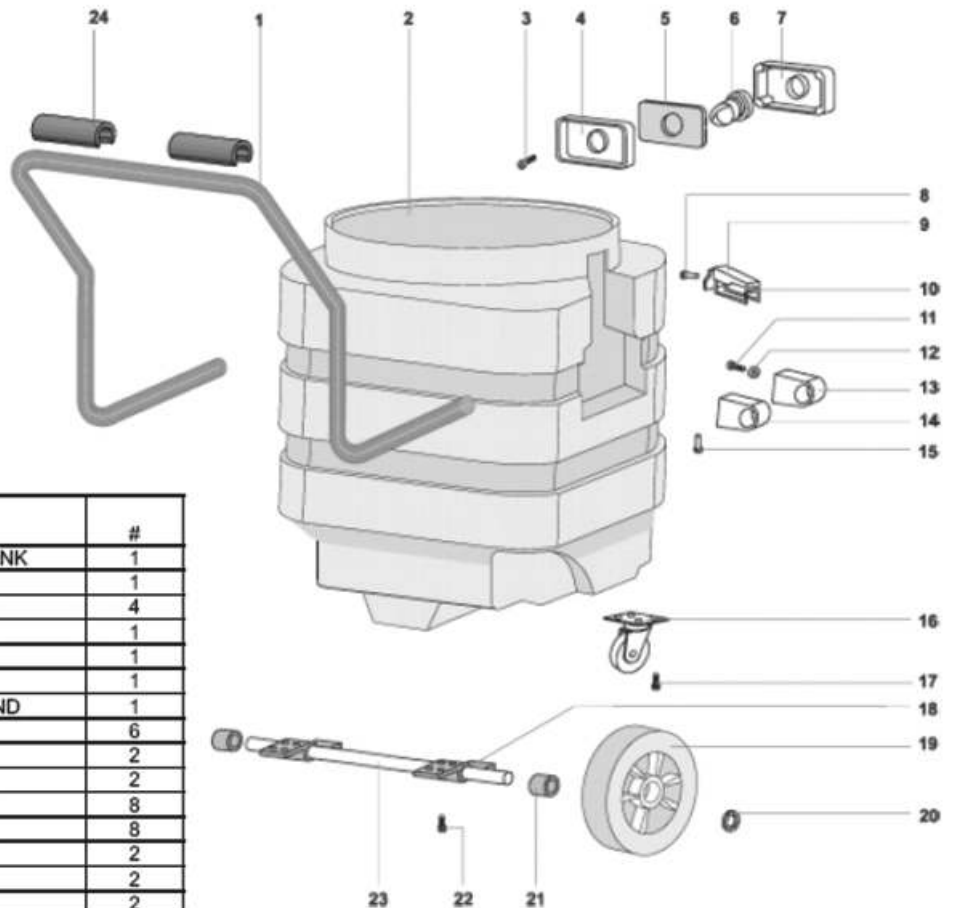

Model VH0623PL Pumpout Version Only

Pump

Assembly Part No: 1479

POS	PART NUMBER	DESCRIPTION	#
18	VP01449	IMMERSED PUMP	1
19	VP01736	CLIPS D.40	2
20	VP01452	ANTIFROST TUBE D.30X300	1
21	VP06467	BRASS NIPPLE 1" M D.30	1
22	VP01456	BOTTOM VALVE 1"	1
23	VP06466	BRASS ELBOW 90° 1" M-1" M	1
24	VP06469	RAPID BRASS COUPLING 1"F.	1
25	VPR3470	TERM.BOARD BASE SHAKERFILTER	1

Tank

Assembly Part No: 2624

POS	PART NUMBER	DESCRIPTION	#
1	VP02558 V	BIG HANDLE - MARK PLAST TANK	1
2	VP02623	PLAST MARK TANK 400 SUB	1
3	VP01026	SCREW 5X30	4
4	VP02584	GASKET	1
5	VP02846	GASKET D.38	1
6	VP02593	DEFLECTOR	1
7	VP02652 A	COMPLETE INLET MACHINE END	1
8	VP01300	RIVET 5X24,5	6
9	VP00125	HOOK	2
10	VP00126	STEEL CLAMP	2
11	VP01050	SCREW 5X35	8
12	VP03883	COMPLETE SEAL	8
13	VP01072	HANDLE SUPPORT HEAD	2
14	VP01860	HANDLE BRACKET	2
15	VP01302	RIVET 5X19	2
16	VP02559	FLANGED WHEEL D.80	2
17	VP02680	SCREW 4X15	8
18	VP02556	AXLE BRACKET	2
19	VP00904	WHEEL MARKET TIPPING TROLLEY	2
20	VP02557	BLOC D.18	2
21	VP02607	WHEEL BUSH	2
22	VP01006	SCREW 5X20	8
23	VP02555	AXLE	1
24	VP06250	PLAST.TROLLEY HANDLE	2
25	VP06454	GASKET 1-1/2"	2
26	VP06453	INLET 1-1/2"	1
27	VP00803	RING 1-1/2"	1
28	VP06458	"SUB" FAIRLEAD	1
29	VP06452	RING NUT 1-1/2"	1