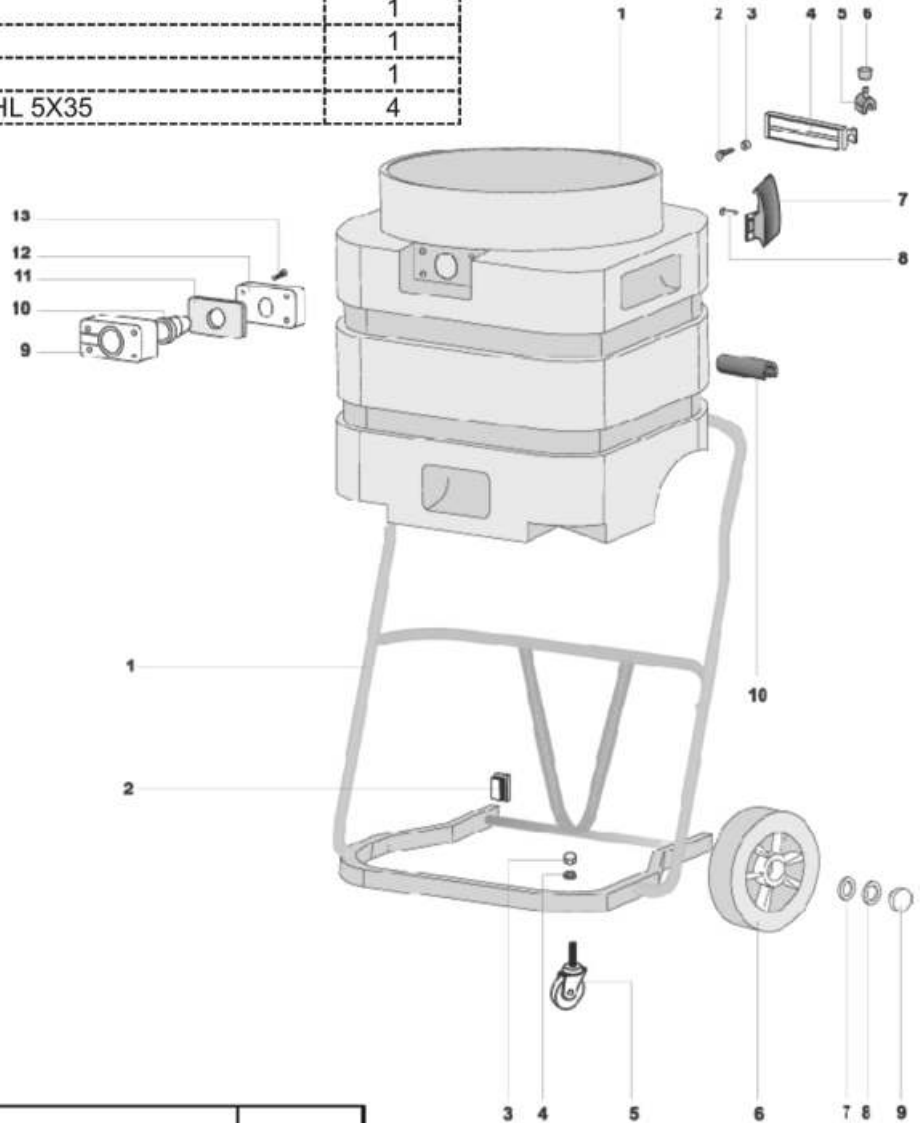

Tank

Assembly Part No: 2218

1	VP02048	TIPPING PLASTIC TANK 400/S	1
2	VP01026	SCREW PAT TMT PHL 5X30	4
3	VP03883	COMPLETE SEAL	4
4	VP03028	BODY HINGE NEVADA	1
5	VP02970	GRIPPING HINGE	2
6	VP02969	HINGE KNOB	2
7	VP01847/S	COMPLETE PLASTIC HOOK/S	2
8	VP01300	RIVET 5X24,5	4
9	VP02652 A	INLET R 155	1
10	VP02593	DEFLECTOR 99	1
11	VP02846	GASKET D.38	1
12	VP02586	GASKET R 205	1
13	VP01050	SCREW PAT TMT PHL 5X35	4

Trolley

Assembly Part No: 2219

POS	PART NUMBER	DESCRIPTION	#
1	VP02185	TIPPING TROLLEY BODY 400/S	1
2	VP00976	PLASTIC CAP 40X20	2
3	VP00478	NUT 10 MA	2
4	VP01012	WASHER 10	2
5	VP00479	FRONT WHEEL	2
6	VP02896	WHEEL SR 250	2
7	VP02922	BLOC D.20	2
8	VP03607	WASHER PLAST. D.40X20,5X3	2
9	VP02972	CUP WHEEL D.250	2
10	VP06250	PLAST.TROLLEY HANDLE	2