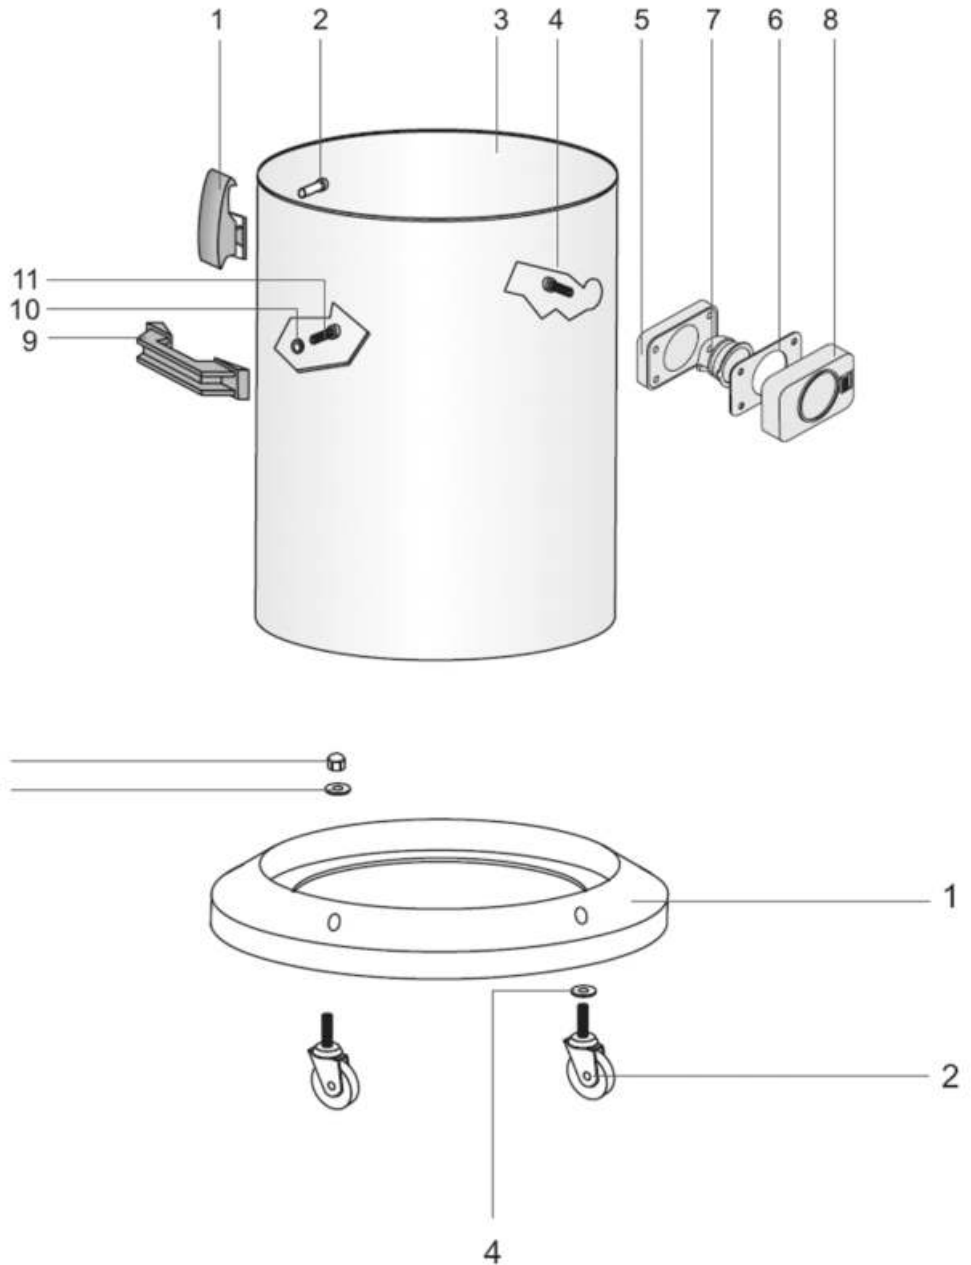

### Tank

Assembly Part No: 7029

1	VP01847/S	COMPLETE PLASTIC HOOK/S	2
2	VP01302	RIVET 5X19	4
3	VP06769	TANK 400 SERIES	1
4	VP01026	SCREW PAT TMT PHL 5X30	4
5	VP02586	GASKET R 205	1
6	VP02846	GASKET D.38	1
7	VP02593	DEFLECTOR 99	1
8	VP02652 A	INLET R 155	1
9	VP02993	HANDLE "V.F." NEW	2
10	VP03883	COMPLETE SEAL	4
11	VP01026	SCREW PAT TMT PHL 5X30	4

### Trolley

Assembly Part No: 876

1	VP00477	BODY TROLLEY 400	1
2	VP00479	FRONT WHEEL	4
3	VP01012	WASHER 10	4
4	VP00478	NUT 10 MA	4
5	VP01027	WASHER M 10X30	4