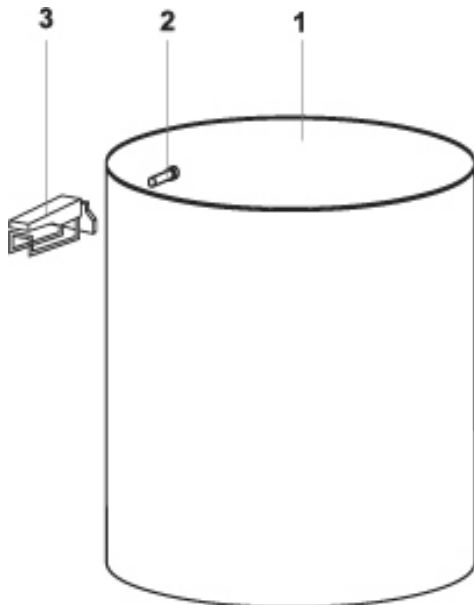

### Tank

Assembly Part No: 7166

POS	PART NUMBER	DESCRIPTION	#
1	VP07165	TANK 300AISI 430 1/F H=360	1
2	VP03418	SEAL RING DEC.300 L=880	1
3	VP07390	METAL LOCKING CLIP	2
5	VP01301	RIVET 5X11	4
6	VP02650	MOUNTING BRACKET AISI 304	2
7	VP01026	SCREW 5X30	4
9	VP02586	GASKET R 205	1
10	VP02593	DEFLECTOR	1
11	VP07190	DOMUS INLET	1

### Tank

Assembly Part No: 6012

POS	PART NUMBER	DESCRIPTION	#
1	VP00933	DUST TANK AISI 430	1
2	VP01301	RIVET 5X11	4
3	VP07390	METAL LOCKING CLIP	2