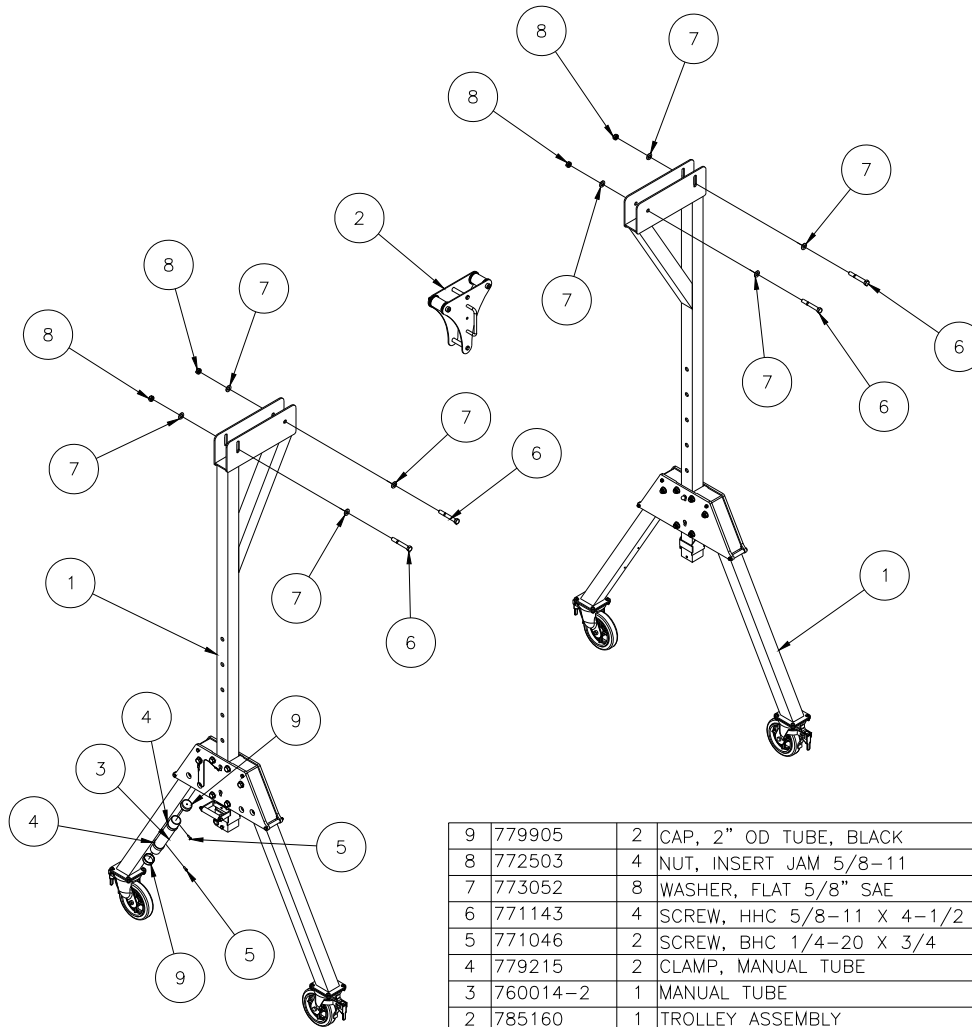

PARTS MANUAL

GH2T GANTRY LIFT

SUMNER®

GANTRY ASSEMBLY

	785076	1	TOP BEAM ASSY, GANTRY 8 FT.
	785075	1	TOP BEAM ASSY, GANTRY 10 FT.
	785074	1	TOP BEAM ASSY, GANTRY 12 FT.
2	785073	1	TOP BEAM ASSY, GANTRY 15 FT.
	785072	1	TOP BEAM ASSY, GANTRY 5 METER
	785071	1	TOP BEAM ASSY, GANTRY 4 METER
	785070	1	TOP BEAM ASSY, GANTRY 3 METER
1	785065	1	GANTRY, A-FRAME/TROLLEY ASSY.
Item	Part No.	Qty	Description
Parts List			

TOP BEAM ASSEMBLY

- 785070 – TOP BEAM ASSY, GANTRY 3 METER
- 785071 – TOP BEAM ASSY, GANTRY 4 METER
- 785072 – TOP BEAM ASSY, GANTRY 5 METER
- 785073 – TOP BEAM ASSY, GANTRY 15 FT.
- 785074 – TOP BEAM ASSY, GANTRY 12 FT.
- 785075 – TOP BEAM ASSY, GANTRY 10 FT.
- 785076 – TOP BEAM ASSY, GANTRY 8 FT.

785065 - A-FRAME TROLLEY ASSEMBLY

9	779905	2	CAP, 2" OD TUBE, BLACK
8	772503	4	NUT, INSERT JAM 5/8-11
7	773052	8	WASHER, FLAT 5/8" SAE
6	771143	4	SCREW, HHC 5/8-11 X 4-1/2
5	771046	2	SCREW, BHC 1/4-20 X 3/4
4	779215	2	CLAMP, MANUAL TUBE
3	760014-2	1	MANUAL TUBE
2	785160	1	TROLLEY ASSEMBLY
1	785106	2	A-FRAME ASSEMBLY, GANTRY PINNED
Item	Part No.	Qty	Description
Parts List			

785040 TRAP PLATE ASSEMBLY

Parts List			
Item	Part No.	Qty	Description
1	785041	1	TRAP PLATE MACH W/PLUNGER HOLES
2	785042	1	TRAP PLATE MACH W/O PLUNGER HOLES
3	785050	2	TRAP PLATE SPACER WELDMENT
4	785055	4	SPACER, BOLT 3/8 X 3.030
5	785056	4	SPACER, BOLT 5/8 X 3.280
6	785057	4	ROLLER, SPACER 1 X 2-7/8
7	785058	4	SLIDE, UHMW 5.5 X 2 X .125
8	771245	4	SCREW, HHC 3/8-16 X 4-1/2
9	771144	4	SCREW, HHC 5/8-11 X 5
10	772350	4	NUT, INSERT JAM 3/8-16
11	772376	4	NUT, INSERT LOCK 5/8-11