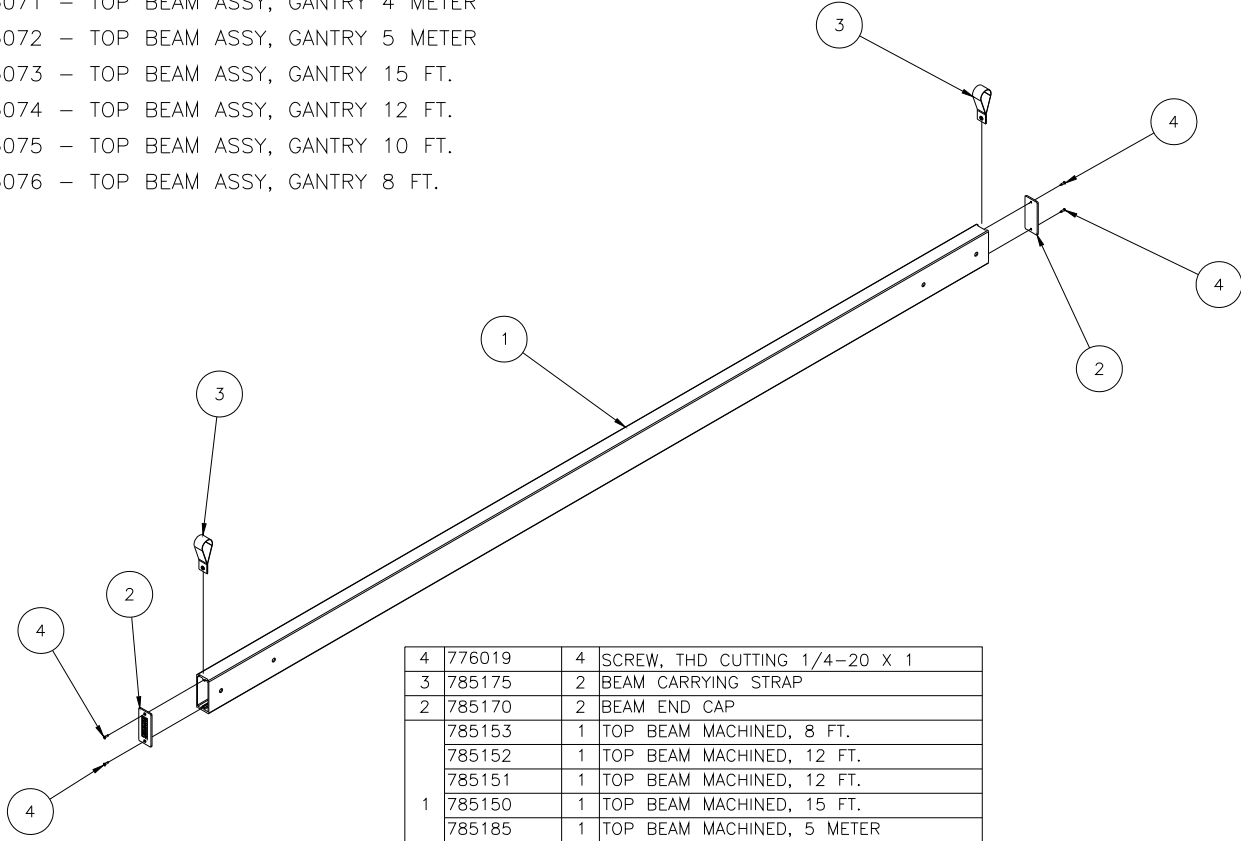

PARTS MANUAL

GH2T GANTRY LIFT

SUMNER®

GANTRY ASSEMBLY

	785076	1	TOP BEAM ASSY, GANTRY 8 FT.
	785075	1	TOP BEAM ASSY, GANTRY 10 FT.
	785074	1	TOP BEAM ASSY, GANTRY 12 FT.
2	785073	1	TOP BEAM ASSY, GANTRY 15 FT.
	785072	1	TOP BEAM ASSY, GANTRY 5 METER
	785071	1	TOP BEAM ASSY, GANTRY 4 METER
	785070	1	TOP BEAM ASSY, GANTRY 3 METER
1	785065	1	GANTRY, A-FRAME/TROLLEY ASSY.
Item	Part No.	Qty	Description
Parts List			

TOP BEAM ASSEMBLY

- 785070 – TOP BEAM ASSY, GANTRY 3 METER
- 785071 – TOP BEAM ASSY, GANTRY 4 METER
- 785072 – TOP BEAM ASSY, GANTRY 5 METER
- 785073 – TOP BEAM ASSY, GANTRY 15 FT.
- 785074 – TOP BEAM ASSY, GANTRY 12 FT.
- 785075 – TOP BEAM ASSY, GANTRY 10 FT.
- 785076 – TOP BEAM ASSY, GANTRY 8 FT.

4	776019	4	SCREW, THD CUTTING 1/4-20 X 1
3	785175	2	BEAM CARRYING STRAP
2	785170	2	BEAM END CAP
1	785153	1	TOP BEAM MACHINED, 8 FT.
	785152	1	TOP BEAM MACHINED, 12 FT.
	785151	1	TOP BEAM MACHINED, 12 FT.
	785150	1	TOP BEAM MACHINED, 15 FT.
	785185	1	TOP BEAM MACHINED, 5 METER
	785184	1	TOP BEAM MACHINED, 4 METER
785183	1	TOP BEAM MACHINED, 3 METER	
Item	Part No.	Qty	Description
Parts List			

785065 - A-FRAME TROLLEY ASSEMBLY

9	779905	2	CAP, 2" OD TUBE, BLACK
8	772503	4	NUT, INSERT JAM 5/8-11
7	773052	8	WASHER, FLAT 5/8" SAE
6	771143	4	SCREW, HHC 5/8-11 X 4-1/2
5	771046	2	SCREW, BHC 1/4-20 X 3/4
4	779215	2	CLAMP, MANUAL TUBE
3	760014-2	1	MANUAL TUBE
2	785160	1	TROLLEY ASSEMBLY
1	785106	2	A-FRAME ASSEMBLY, GANTRY PINNED
Item	Part No.	Qty	Description
Parts List			