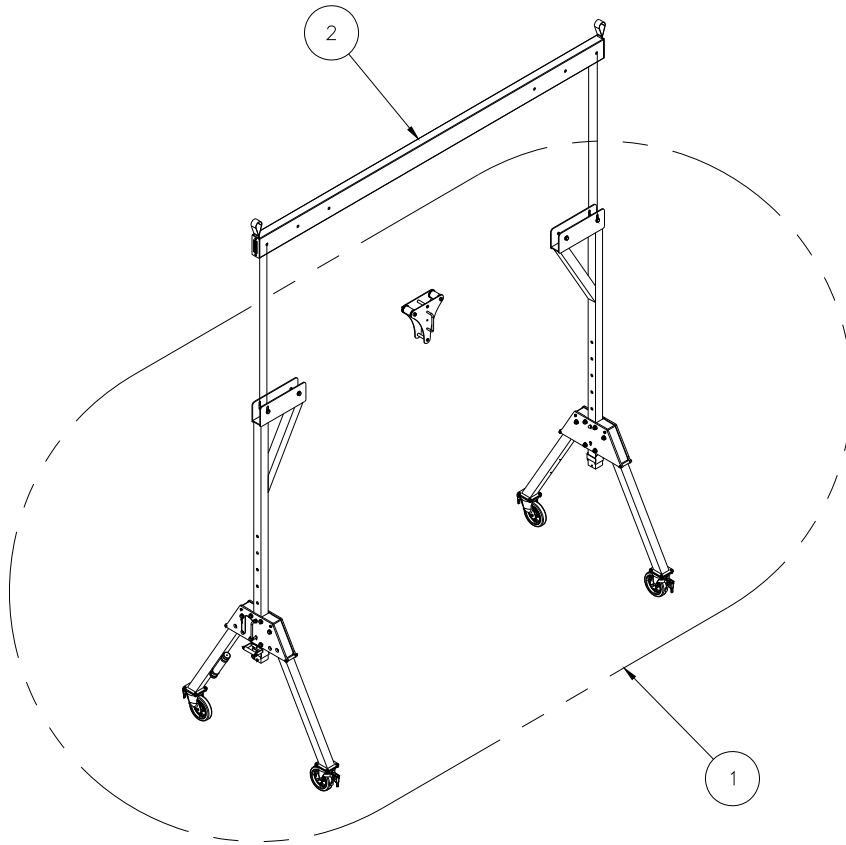

PARTS MANUAL

GH2T GANTRY LIFT

SUMNER®

GANTRY ASSEMBLY

	785076	1	TOP BEAM ASSY, GANTRY 8 FT.
	785075	1	TOP BEAM ASSY, GANTRY 10 FT.
	785074	1	TOP BEAM ASSY, GANTRY 12 FT.
2	785073	1	TOP BEAM ASSY, GANTRY 15 FT.
	785072	1	TOP BEAM ASSY, GANTRY 5 METER
	785071	1	TOP BEAM ASSY, GANTRY 4 METER
	785070	1	TOP BEAM ASSY, GANTRY 3 METER
1	785065	1	GANTRY, A-FRAME/TROLLEY ASSY.
Item	Part No.	Qty	Description
Parts List			

TOP BEAM ASSEMBLY

- 785070 – TOP BEAM ASSY, GANTRY 3 METER
- 785071 – TOP BEAM ASSY, GANTRY 4 METER
- 785072 – TOP BEAM ASSY, GANTRY 5 METER
- 785073 – TOP BEAM ASSY, GANTRY 15 FT.
- 785074 – TOP BEAM ASSY, GANTRY 12 FT.
- 785075 – TOP BEAM ASSY, GANTRY 10 FT.
- 785076 – TOP BEAM ASSY, GANTRY 8 FT.

785065 - A-FRAME TROLLEY ASSEMBLY

9	779905	2	CAP, 2" OD TUBE, BLACK
8	772503	4	NUT, INSERT JAM 5/8-11
7	773052	8	WASHER, FLAT 5/8" SAE
6	771143	4	SCREW, HHC 5/8-11 X 4-1/2
5	771046	2	SCREW, BHC 1/4-20 X 3/4
4	779215	2	CLAMP, MANUAL TUBE
3	760014-2	1	MANUAL TUBE
2	785160	1	TROLLEY ASSEMBLY
1	785106	2	A-FRAME ASSEMBLY, GANTRY PINNED
Item	Part No.	Qty	Description
Parts List			

785040 TRAP PLATE ASSEMBLY

Parts List			
Item	Part No.	Qty	Description
1	785041	1	TRAP PLATE MACH W/PLUNGER HOLES
2	785042	1	TRAP PLATE MACH W/O PLUNGER HOLES
3	785050	2	TRAP PLATE SPACER WELDMENT
4	785055	4	SPACER, BOLT 3/8 X 3.030
5	785056	4	SPACER, BOLT 5/8 X 3.280
6	785057	4	ROLLER, SPACER 1 X 2-7/8
7	785058	4	SLIDE, UHMW 5.5 X 2 X .125
8	771245	4	SCREW, HHC 3/8-16 X 4-1/2
9	771144	4	SCREW, HHC 5/8-11 X 5
10	772350	4	NUT, INSERT JAM 3/8-16
11	772376	4	NUT, INSERT LOCK 5/8-11