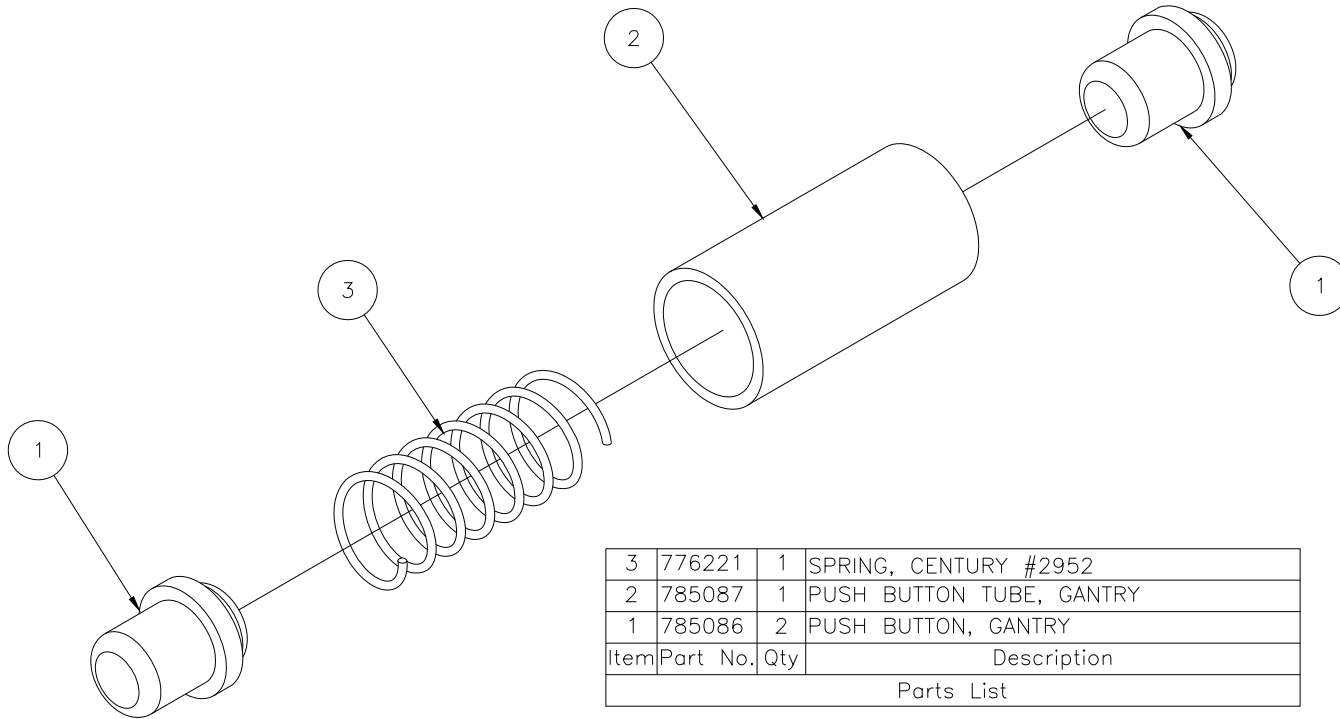

785085 - PUSH BUTTON ASSEMBLY

3	776221	1	SPRING, CENTURY #2952
2	785087	1	PUSH BUTTON TUBE, GANTRY
1	785086	2	PUSH BUTTON, GANTRY
Item	Part No.	Qty	Description
Parts List