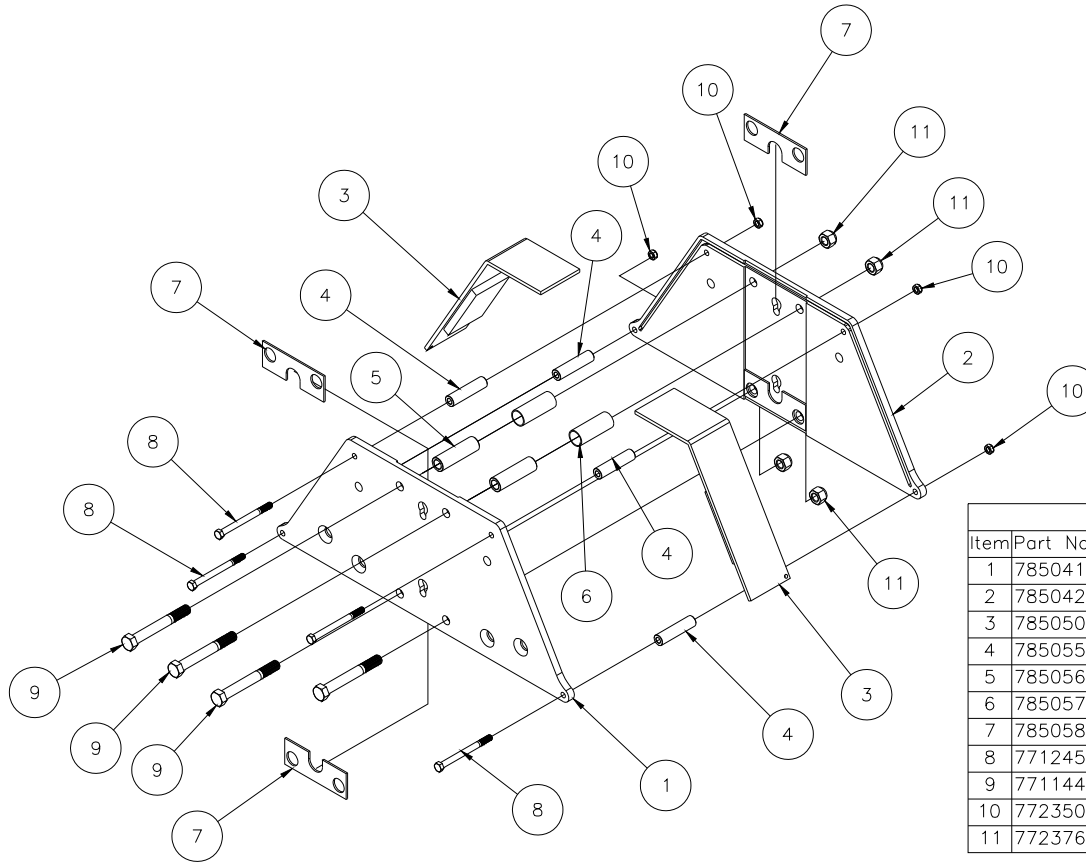

785040 TRAP PLATE ASSEMBLY

Parts List			
Item	Part No.	Qty	Description
1	785041	1	TRAP PLATE MACH W/PLUNGER HOLES
2	785042	1	TRAP PLATE MACH W/O PLUNGER HOLES
3	785050	2	TRAP PLATE SPACER WELDMENT
4	785055	4	SPACER, BOLT 3/8 X 3.030
5	785056	4	SPACER, BOLT 5/8 X 3.280
6	785057	4	ROLLER, SPACER 1 X 2-7/8
7	785058	4	SLIDE, UHMW 5.5 X 2 X .125
8	771245	4	SCREW, HHC 3/8-16 X 4-1/2
9	771144	4	SCREW, HHC 5/8-11 X 5
10	772350	4	NUT, INSERT JAM 3/8-16
11	772376	4	NUT, INSERT LOCK 5/8-11