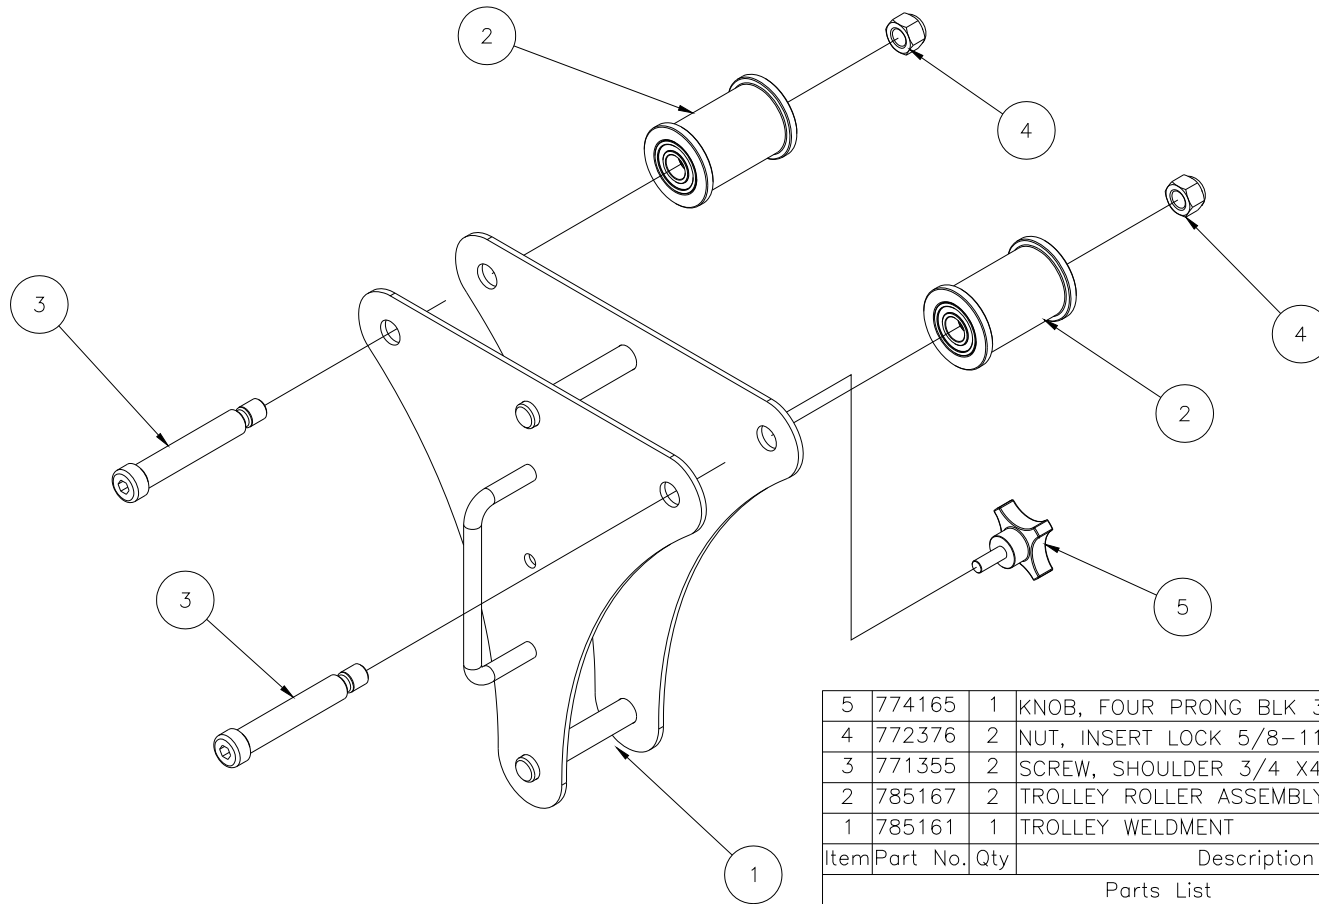

785080 - LEG ASSEMBLY

4	772355	4	NUT, INSERT LOCK 3/8-16
3	771266	4	SCREW, BHC 3/8-16 X 1
2	779041	1	CASTER, SWIVEL W/BRAKE 8 X 2
1	785081	1	LEG WELDMENT, GANTRY PINNED
Item	Part No.	Qty	Description
Parts List			

785085 - PUSH BUTTON ASSEMBLY

3	776221	1	SPRING, CENTURY #2952
2	785087	1	PUSH BUTTON TUBE, GANTRY
1	785086	2	PUSH BUTTON, GANTRY
Item	Part No.	Qty	Description
Parts List			

785130 - LIFT HANDLE ASSEMBLY

8	776058	2	TAPE, UHMW .0115 THK. X 1 X 3" LG.
7	775110	1	SPLIT RING, 1-1/4" NICK PLTD
6	776212	1	SPRING, #DWC-042-G-9
5	772355	1	NUT, INSERT LOCK 3/8-16
4	771111	1	SCREW, HHC 3/8-16 X 5-1/2
3	782510	1	PLUNGER
2	785136	1	GRIP, LIFT HANDLE
1	785131	1	LIFT HANDLE WELDMENT
Item	Part No.	Qty	Description
Parts List			

785145 - PULL HANDLE ASSEMBLY

2	779227	1	THREADED BALL KNOB
1	785149	1	PULL HANDLE W/CABLE
Item	Part No.	Qty	Description
Parts List			

785160 - TROLLEY ASSEMBLY

5	774165	1	KNOB, FOUR PRONG BLK 3/8-16
4	772376	2	NUT, INSERT LOCK 5/8-11
3	771355	2	SCREW, SHOULDER 3/4 X4
2	785167	2	TROLLEY ROLLER ASSEMBLY
1	785161	1	TROLLEY WELDMENT
Item	Part No.	Qty	Description
Parts List			