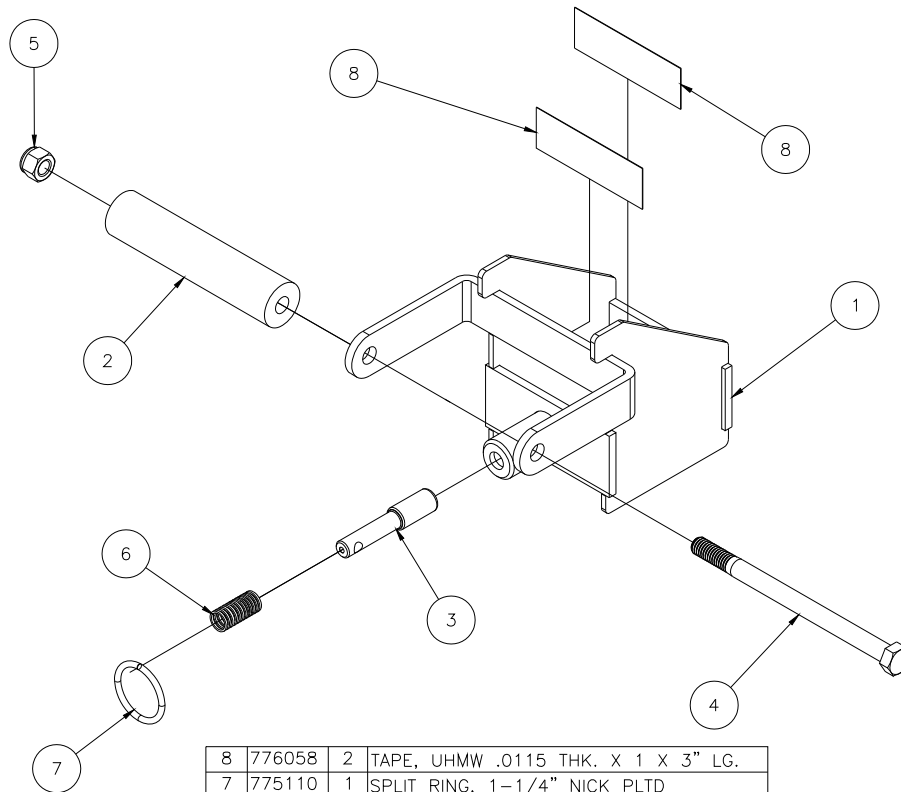

785040 TRAP PLATE ASSEMBLY

Parts List			
Item	Part No.	Qty	Description
1	785041	1	TRAP PLATE MACH W/PLUNGER HOLES
2	785042	1	TRAP PLATE MACH W/O PLUNGER HOLES
3	785050	2	TRAP PLATE SPACER WELDMENT
4	785055	4	SPACER, BOLT 3/8 X 3.030
5	785056	4	SPACER, BOLT 5/8 X 3.280
6	785057	4	ROLLER, SPACER 1 X 2-7/8
7	785058	4	SLIDE, UHMW 5.5 X 2 X .125
8	771245	4	SCREW, HHC 3/8-16 X 4-1/2
9	771144	4	SCREW, HHC 5/8-11 X 5
10	772350	4	NUT, INSERT JAM 3/8-16
11	772376	4	NUT, INSERT LOCK 5/8-11

785080 - LEG ASSEMBLY

4	772355	4	NUT, INSERT LOCK 3/8-16
3	771266	4	SCREW, BHC 3/8-16 X 1
2	779041	1	CASTER, SWIVEL W/BRAKE 8 X 2
1	785081	1	LEG WELDMENT, GANTRY PINNED
Item	Part No.	Qty	Description
Parts List			

785085 - PUSH BUTTON ASSEMBLY

3	776221	1	SPRING, CENTURY #2952
2	785087	1	PUSH BUTTON TUBE, GANTRY
1	785086	2	PUSH BUTTON, GANTRY
Item	Part No.	Qty	Description
Parts List			

785130 - LIFT HANDLE ASSEMBLY

785145 - PULL HANDLE ASSEMBLY

2	779227	1	THREADED BALL KNOB
1	785149	1	PULL HANDLE W/CABLE
Item	Part No.	Qty	Description
Parts List			

785160 - TROLLEY ASSEMBLY

5	774165	1	KNOB, FOUR PRONG BLK 3/8-16
4	772376	2	NUT, INSERT LOCK 5/8-11
3	771355	2	SCREW, SHOULDER 3/4 X4
2	785167	2	TROLLEY ROLLER ASSEMBLY
1	785161	1	TROLLEY WELDMENT
Item	Part No.	Qty	Description
Parts List			