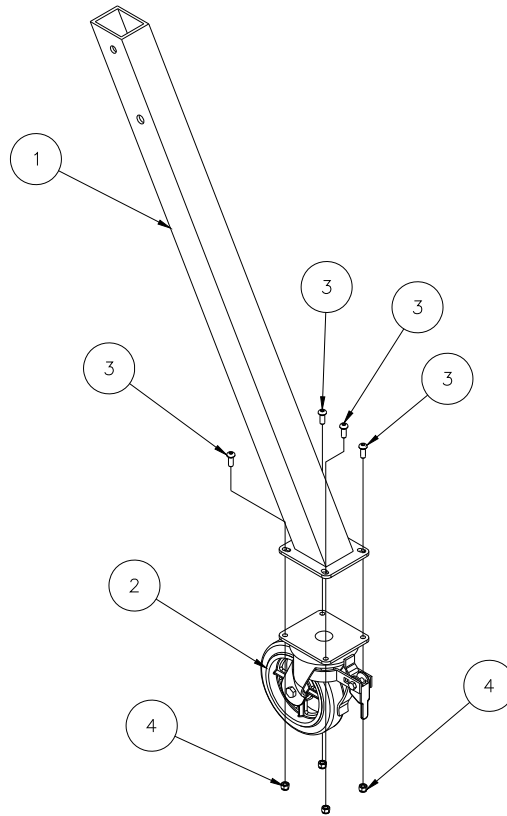

785065 - A-FRAME TROLLEY ASSEMBLY

9	779905	2	CAP, 2" OD TUBE, BLACK
8	772503	4	NUT, INSERT JAM 5/8-11
7	773052	8	WASHER, FLAT 5/8" SAE
6	771143	4	SCREW, HHC 5/8-11 X 4-1/2
5	771046	2	SCREW, BHC 1/4-20 X 3/4
4	779215	2	CLAMP, MANUAL TUBE
3	760014-2	1	MANUAL TUBE
2	785160	1	TROLLEY ASSEMBLY
1	785106	2	A-FRAME ASSEMBLY, GANTRY PINNED
Item	Part No.	Qty	Description
Parts List			

785040 TRAP PLATE ASSEMBLY

Parts List			
Item	Part No.	Qty	Description
1	785041	1	TRAP PLATE MACH W/PLUNGER HOLES
2	785042	1	TRAP PLATE MACH W/O PLUNGER HOLES
3	785050	2	TRAP PLATE SPACER WELDMENT
4	785055	4	SPACER, BOLT 3/8 X 3.030
5	785056	4	SPACER, BOLT 5/8 X 3.280
6	785057	4	ROLLER, SPACER 1 X 2-7/8
7	785058	4	SLIDE, UHMW 5.5 X 2 X .125
8	771245	4	SCREW, HHC 3/8-16 X 4-1/2
9	771144	4	SCREW, HHC 5/8-11 X 5
10	772350	4	NUT, INSERT JAM 3/8-16
11	772376	4	NUT, INSERT LOCK 5/8-11

785080 - LEG ASSEMBLY

4	772355	4	NUT, INSERT LOCK 3/8-16
3	771266	4	SCREW, BHC 3/8-16 X 1
2	779041	1	CASTER, SWIVEL W/BRAKE 8 X 2
1	785081	1	LEG WELDMENT, GANTRY PINNED
Item	Part No.	Qty	Description
Parts List			

785145 - PULL HANDLE ASSEMBLY

2	779227	1	THREADED BALL KNOB
1	785149	1	PULL HANDLE W/CABLE
Item	Part No.	Qty	Description
Parts List			

785160 - TROLLEY ASSEMBLY

5	774165	1	KNOB, FOUR PRONG BLK 3/8-16
4	772376	2	NUT, INSERT LOCK 5/8-11
3	771355	2	SCREW, SHOULDER 3/4 X4
2	785167	2	TROLLEY ROLLER ASSEMBLY
1	785161	1	TROLLEY WELDMENT
Item	Part No.	Qty	Description
Parts List			