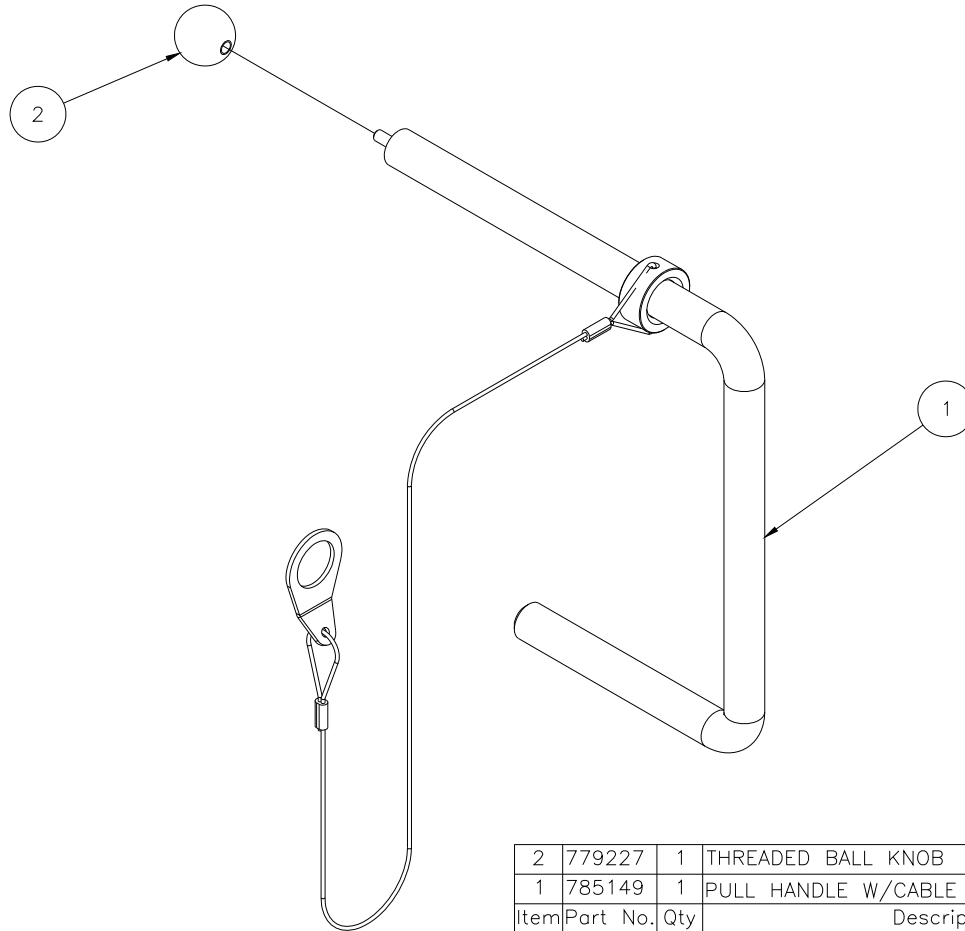

785040 TRAP PLATE ASSEMBLY

Parts List			
Item	Part No.	Qty	Description
1	785041	1	TRAP PLATE MACH W/PLUNGER HOLES
2	785042	1	TRAP PLATE MACH W/O PLUNGER HOLES
3	785050	2	TRAP PLATE SPACER WELDMENT
4	785055	4	SPACER, BOLT 3/8 X 3.030
5	785056	4	SPACER, BOLT 5/8 X 3.280
6	785057	4	ROLLER, SPACER 1 X 2-7/8
7	785058	4	SLIDE, UHMW 5.5 X 2 X .125
8	771245	4	SCREW, HHC 3/8-16 X 4-1/2
9	771144	4	SCREW, HHC 5/8-11 X 5
10	772350	4	NUT, INSERT JAM 3/8-16
11	772376	4	NUT, INSERT LOCK 5/8-11

785085 - PUSH BUTTON ASSEMBLY

3	776221	1	SPRING, CENTURY #2952
2	785087	1	PUSH BUTTON TUBE, GANTRY
1	785086	2	PUSH BUTTON, GANTRY
Item	Part No.	Qty	Description
Parts List			

785130 - LIFT HANDLE ASSEMBLY

8	776058	2	TAPE, UHMW .0115 THK. X 1 X 3" LG.
7	775110	1	SPLIT RING, 1-1/4" NICK PLTD
6	776212	1	SPRING, #DWC-042-G-9
5	772355	1	NUT, INSERT LOCK 3/8-16
4	771111	1	SCREW, HHC 3/8-16 X 5-1/2
3	782510	1	PLUNGER
2	785136	1	GRIP, LIFT HANDLE
1	785131	1	LIFT HANDLE WELDMENT
Item	Part No.	Qty	Description
Parts List			

785145 - PULL HANDLE ASSEMBLY

2	779227	1	THREADED BALL KNOB
1	785149	1	PULL HANDLE W/CABLE
Item	Part No.	Qty	Description
Parts List			

785160 - TROLLEY ASSEMBLY

5	774165	1	KNOB, FOUR PRONG BLK 3/8-16
4	772376	2	NUT, INSERT LOCK 5/8-11
3	771355	2	SCREW, SHOULDER 3/4 X4
2	785167	2	TROLLEY ROLLER ASSEMBLY
1	785161	1	TROLLEY WELDMENT
Item	Part No.	Qty	Description
Parts List			