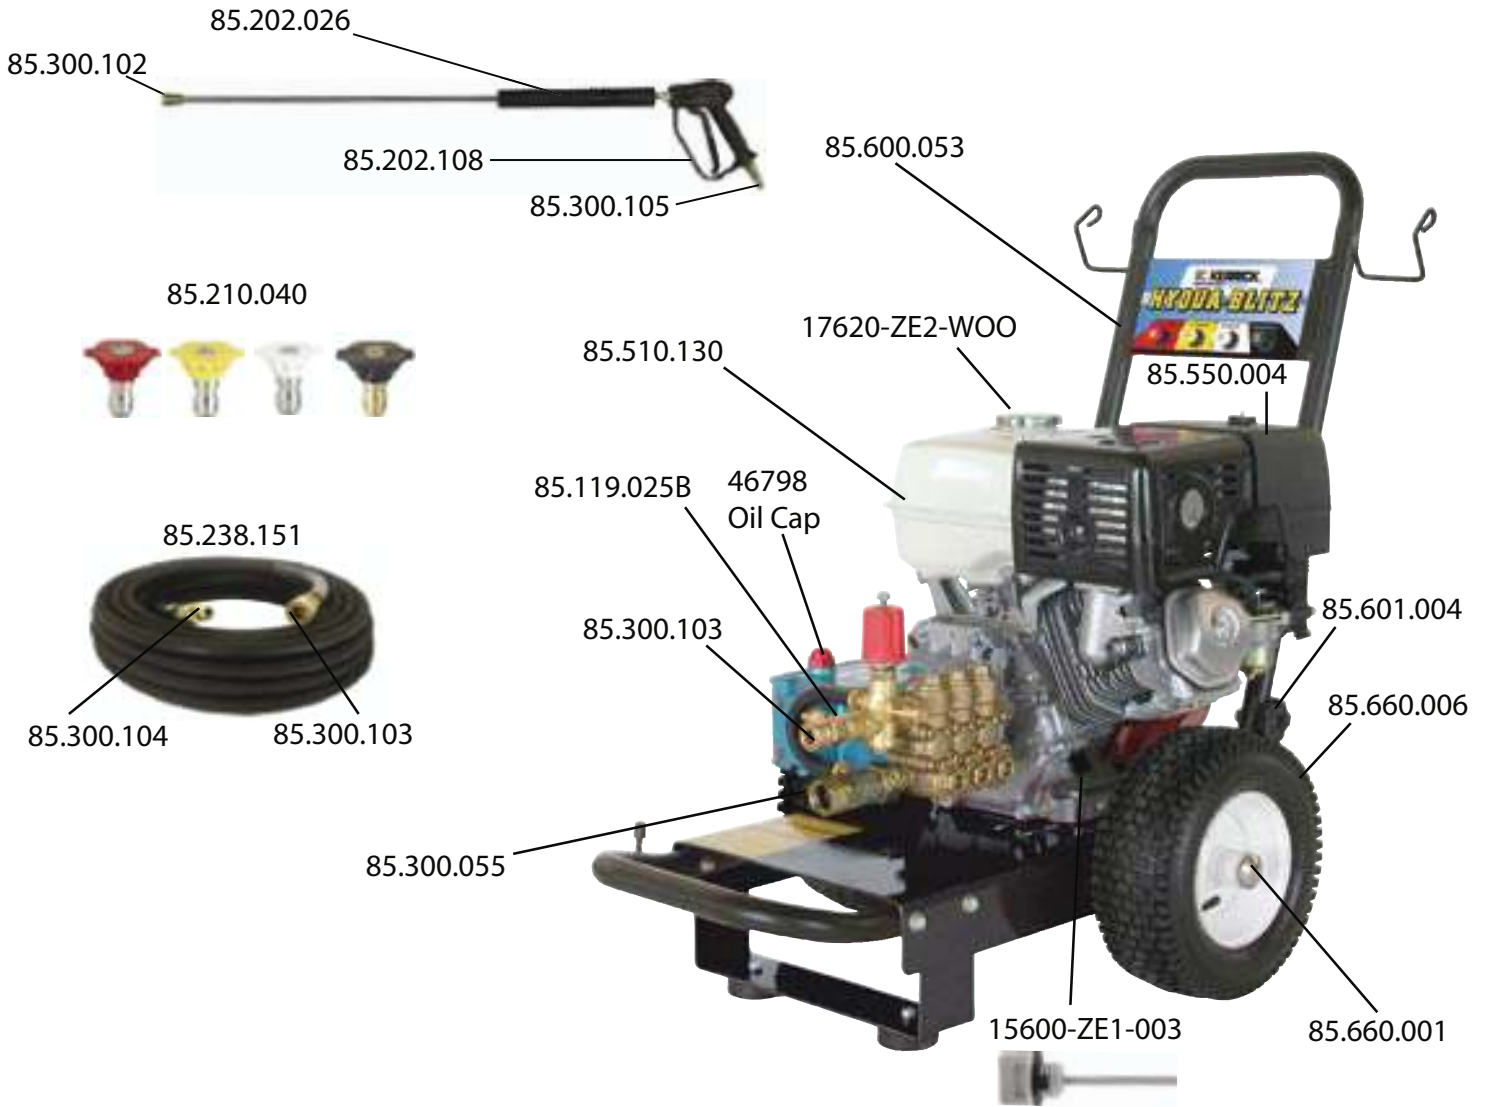

K-4013HWPCAT

85.210.040 - Nozzle Set 040 Orifice	85.238.151 - 50ft 3/8" Hose w/ Fittings	85.600.053 - Frame including Handle
85.300.102 - 1/4" FNPT QC Coupler	15600-ZE1-003 - Engine Oil Dipstick	17620-ZE2-WOO - Gas Cap for GX Engine
85.300.103 - 3/8" FNPT QC Coupler	85.660.001 - Axle Cap	85.510.130 13HP GX390 Honda Engine
85.300.104 - 3/8" FNPT QC Plug	85.660.006 - Large Wheel 13"	85.119.025B CAT 66DX35 Pump
85.300.105 - 3/8" MNPT QC Plug	85.601.004 - Knuckle w/ Bolt Handle	85.300.055 Water Inlet Filter
85.202.108 - 5000PSI Spray Gun	85.550.004 Air Filter for GX390 Engine	46798 Oil Cap
85.202.026-36" Wand		