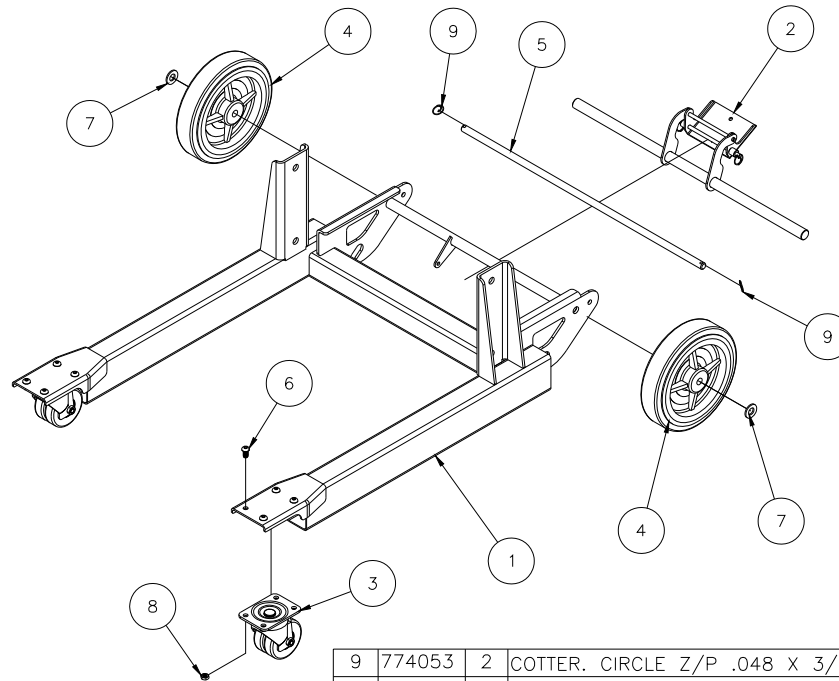

UK:

Unit 16A
Blackpole Trading Estate East
Blackpole Road
Worcester, WR3 8SG
tel: +44 (0)1905 458333
fax: +44(0)1905 458222

784650 - EQUIPMENT LIFT

17	772350	1	NUT, INSERT JAM 3/8-16
16	771260	1	SCREW, FHSC 3/8-16 X 1-1/4
15	772358	4	NUT, INSERT JAM 1/2-13
14	771259	4	SCREW, BHSC 1/2-13 X 1
13	772355	3	NUT, INSERT LOCK 3/8-16
12	771107	3	SCREW, HHC 3/8-16 X 1
11	776084	4	RETAINING RING 'X'
10	784601	2	PIN (GROOVED)
9	779905	2	CAP, 2" OD TUBE, BLACK
8	782910	1	ROPE RET. WASHER
7	779527	2	GRIP HAND 1" ID X 5" LG.
6	784680	1	LOAD LINE 405
5	784675	2	PULLEY ASSEMBLY
4	784670	1	WINCH ASSEMBLY KX1051
3	784660	1	TRAY ASSEMBLY
2	784630	1	MAST ASSEMBLY
1	784600	1	EQUIPMENT LIFT BASE ASSEMBLY
Item	Part No.	Qty	Description
Parts List			

784600 - BASE ASSEMBLY

9	774053	2	COTTER. CIRCLE Z/P .048 X 3/4
8	772502	8	NUT, INSERT JAM 5/16-18
7	773094	2	WASHER, FLAT 1/2" SAE
6	771049	8	SCREW, BHC 5/16-18 X 5/8
5	784221	1	AXLE, 2200 LIFT
4	779031	2	WHEEL, 8" THERMOPLASTIC GRAY
3	779035	2	CASTER, 3" DUAL WHEEL
2	784620	1	BRAKE ASSEMBLY
1	784605	1	BASE WELDMENT
Item	Part No.	Qty	Description
Parts List			

784670 - WINCH ASSEMBLY

*ITEM 7 - CONTAINS ITEMS 1 THRU 5

7	784791	1	WINCH ASSY EL-405 W/O HANDLE
6	784289	1	WINCH HANDLE ASSEMBLY, 2200
5	776055	1	SCREW, PH SELF-TAPPING #8 X 3/4
4	771431	2	SCREW, SET 1/4-20 X 5/16
3	784671	1	WINCH GUARD
2	784284	1	WINCH HANDLE ADAPTER
1		1	WINCH, EL-405 LIFT (NOT AVAILABLE FOR INDIVIDUAL SALE)
Item	Part No.	Qty	Description
Parts List			

784289 - WINCH HANDLE ASSEMBLY

5	774180	2	PLUNGER ASSEMBLY
4	772358	1	INSERT JAM LOCKNUT
3	771253	1	SHCS 1/2-13UNC x 5
2	780182	1	WINCH HANDLE SLEEVE
1	784286	1	2 SPEED HANDLE WELDMENT
Item	Part No.	Qty	Description
Parts List			