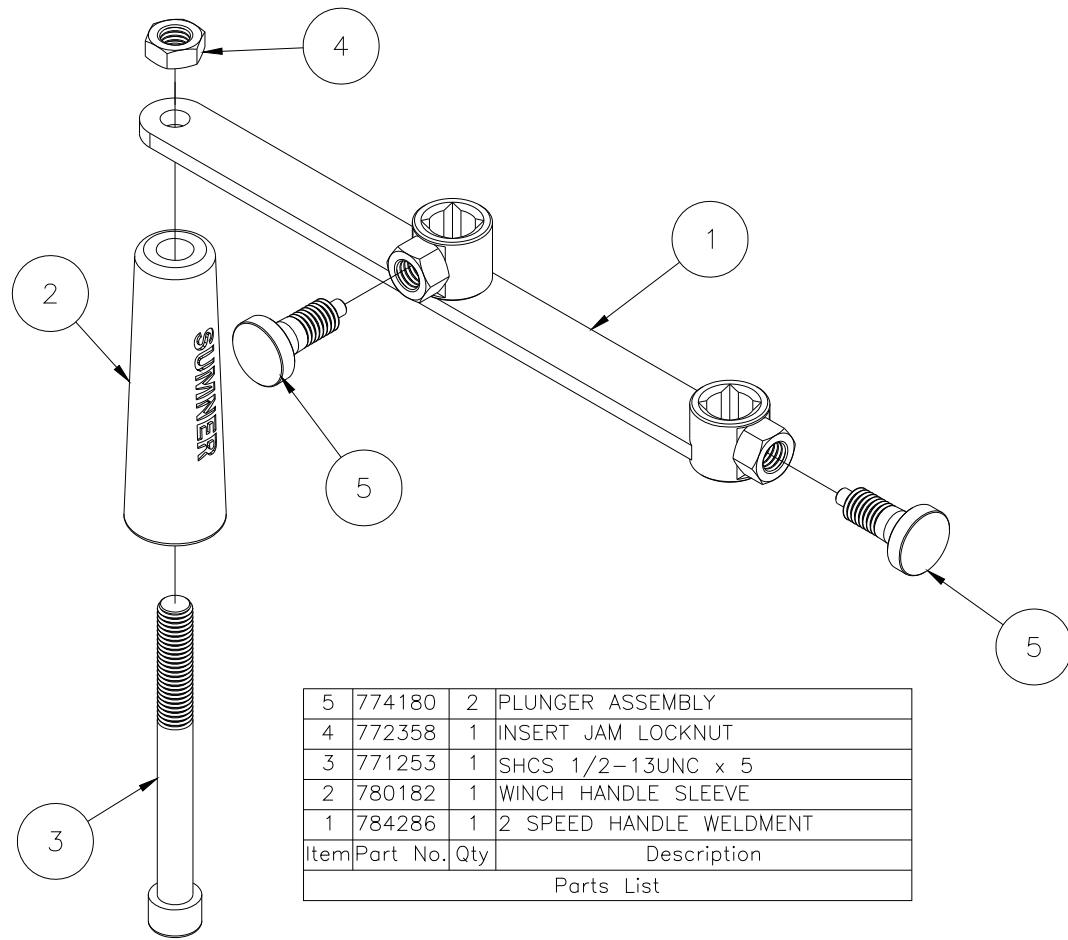

784600 - BASE ASSEMBLY

9	774053	2	COTTER. CIRCLE Z/P .048 X 3/4
8	772502	8	NUT, INSERT JAM 5/16-18
7	773094	2	WASHER, FLAT 1/2" SAE
6	771049	8	SCREW, BHC 5/16-18 X 5/8
5	784221	1	AXLE, 2200 LIFT
4	779031	2	WHEEL, 8" THERMOPLASTIC GRAY
3	779035	2	CASTER, 3" DUAL WHEEL
2	784620	1	BRAKE ASSEMBLY
1	784605	1	BASE WELDMENT
Item	Part No.	Qty	Description
Parts List			

784670 - WINCH ASSEMBLY

*ITEM 7 - CONTAINS ITEMS 1 THRU 5

7	784791	1	WINCH ASSY EL-405 W/O HANDLE
6	784289	1	WINCH HANDLE ASSEMBLY, 2200
5	776055	1	SCREW, PH SELF-TAPPING #8 X 3/4
4	771431	2	SCREW, SET 1/4-20 X 5/16
3	784671	1	WINCH GUARD
2	784284	1	WINCH HANDLE ADAPTER
1		1	WINCH, EL-405 LIFT (NOT AVAILABLE FOR INDIVIDUAL SALE)
Item	Part No.	Qty	Description
Parts List			

784289 - WINCH HANDLE ASSEMBLY

5	774180	2	PLUNGER ASSEMBLY
4	772358	1	INSERT JAM LOCKNUT
3	771253	1	SHCS 1/2-13UNC x 5
2	780182	1	WINCH HANDLE SLEEVE
1	784286	1	2 SPEED HANDLE WELDMENT
Item	Part No.	Qty	Description
Parts List			

784660 - TRAY ASSEMBLY

6	771107	1	SCREW, HHC 3/8-16 X 1
5	779245	1	CARGO BUCKLE
4	772350	4	NUT, INSERT JAM 3/8-16
3	771350	4	SCREW, SHOULDER 1/2 X 1/2
2	784663	4	ROLLER, MAST
1	784665	1	TRAY WELDMENT
Item	Part No.	Qty	Description
Parts List			