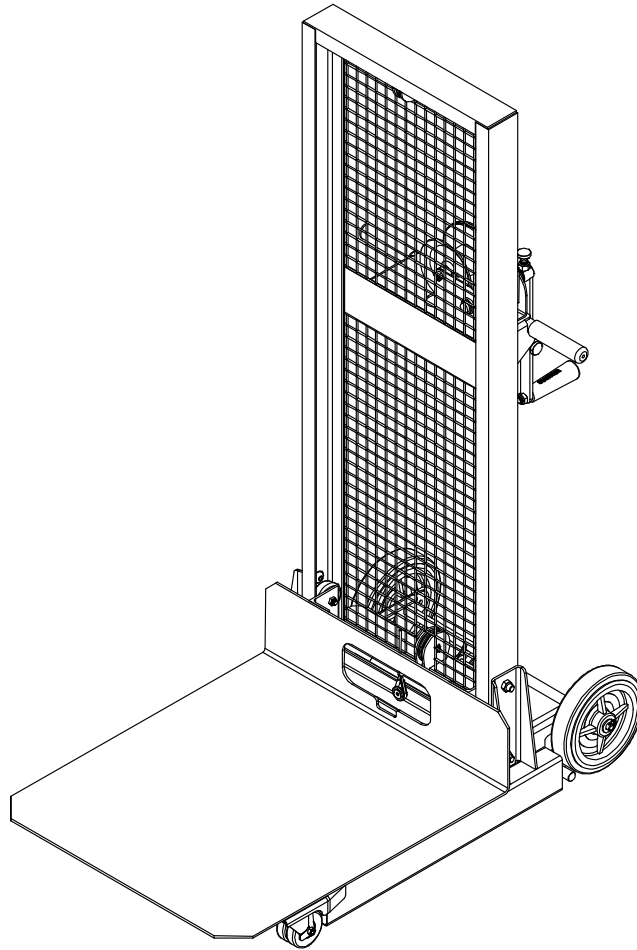

PARTS MANUAL

EL-405 EQUIPMENT LIFT

SUMNER®

USA:

7514 Alabonson Rd.
Houston, TX 77088
tel: 281-999-6900
fax: 281-999-6966

CANADA:

75 Saltsman Drive
Unit 5
Cambridge, ON N3H 4R7
tel: 519-653-5300
fax: 519-653-5305

UK:

Unit 16A
Blackpole Trading Estate East
Blackpole Road
Worcester, WR3 8SG
tel: +44 (0)1905 458333
fax: +44(0)1905 458222