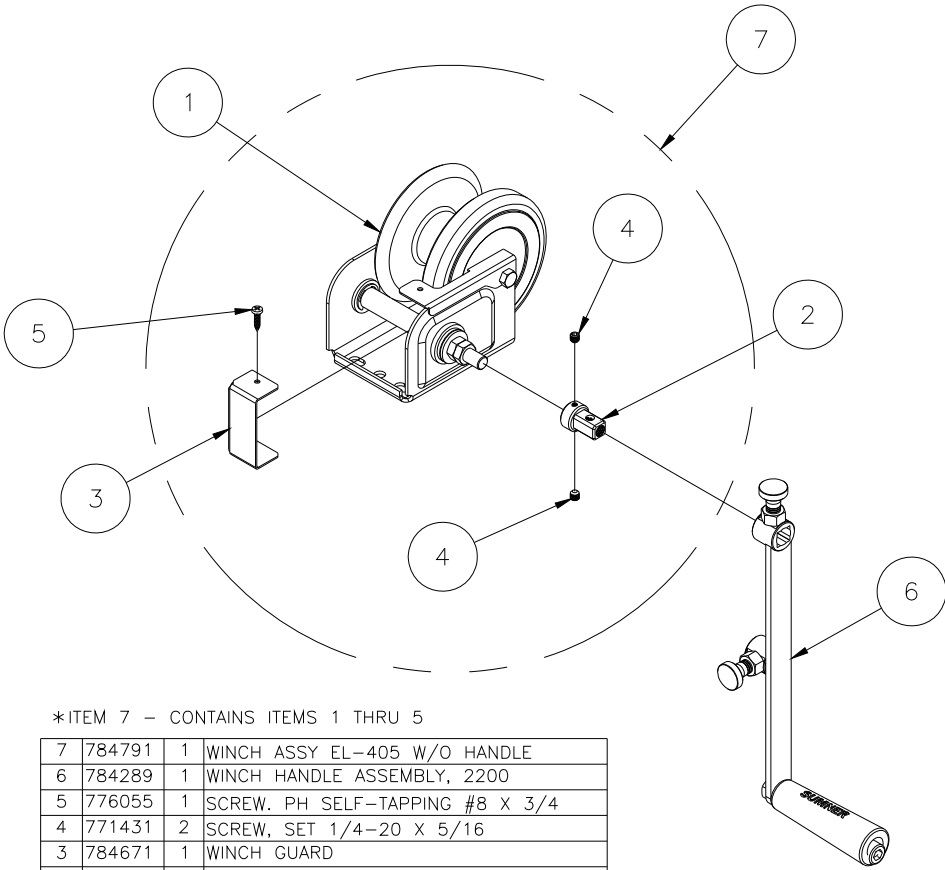

UK:

Unit 16A
Blackpole Trading Estate East
Blackpole Road
Worcester, WR3 8SG
tel: +44 (0)1905 458333
fax: +44(0)1905 458222

784650 - EQUIPMENT LIFT

17	772350	1	NUT, INSERT JAM 3/8-16
16	771260	1	SCREW, FHSC 3/8-16 X 1-1/4
15	772358	4	NUT, INSERT JAM 1/2-13
14	771259	4	SCREW, BHSC 1/2-13 X 1
13	772355	3	NUT, INSERT LOCK 3/8-16
12	771107	3	SCREW, HHC 3/8-16 X 1
11	776084	4	RETAINING RING 'X'
10	784601	2	PIN (GROOVED)
9	779905	2	CAP, 2" OD TUBE, BLACK
8	782910	1	ROPE RET. WASHER
7	779527	2	GRIP HAND 1" ID X 5" LG.
6	784680	1	LOAD LINE 405
5	784675	2	PULLEY ASSEMBLY
4	784670	1	WINCH ASSEMBLY KX1051
3	784660	1	TRAY ASSEMBLY
2	784630	1	MAST ASSEMBLY
1	784600	1	EQUIPMENT LIFT BASE ASSEMBLY
Item	Part No.	Qty	Description
Parts List			

784600 - BASE ASSEMBLY

9	774053	2	COTTER. CIRCLE Z/P .048 X 3/4
8	772502	8	NUT, INSERT JAM 5/16-18
7	773094	2	WASHER, FLAT 1/2" SAE
6	771049	8	SCREW, BHC 5/16-18 X 5/8
5	784221	1	AXLE, 2200 LIFT
4	779031	2	WHEEL, 8" THERMOPLASTIC GRAY
3	779035	2	CASTER, 3" DUAL WHEEL
2	784620	1	BRAKE ASSEMBLY
1	784605	1	BASE WELDMENT
Item	Part No.	Qty	Description
Parts List			

784670 - WINCH ASSEMBLY

*ITEM 7 - CONTAINS ITEMS 1 THRU 5

7	784791	1	WINCH ASSY EL-405 W/O HANDLE
6	784289	1	WINCH HANDLE ASSEMBLY, 2200
5	776055	1	SCREW, PH SELF-TAPPING #8 X 3/4
4	771431	2	SCREW, SET 1/4-20 X 5/16
3	784671	1	WINCH GUARD
2	784284	1	WINCH HANDLE ADAPTER
1		1	WINCH, EL-405 LIFT (NOT AVAILABLE FOR INDIVIDUAL SALE)
Item	Part No.	Qty	Description
Parts List			

784289 - WINCH HANDLE ASSEMBLY

5	774180	2	PLUNGER ASSEMBLY
4	772358	1	INSERT JAM LOCKNUT
3	771253	1	SHCS 1/2-13UNC x 5
2	780182	1	WINCH HANDLE SLEEVE
1	784286	1	2 SPEED HANDLE WELDMENT
Item	Part No.	Qty	Description
Parts List			