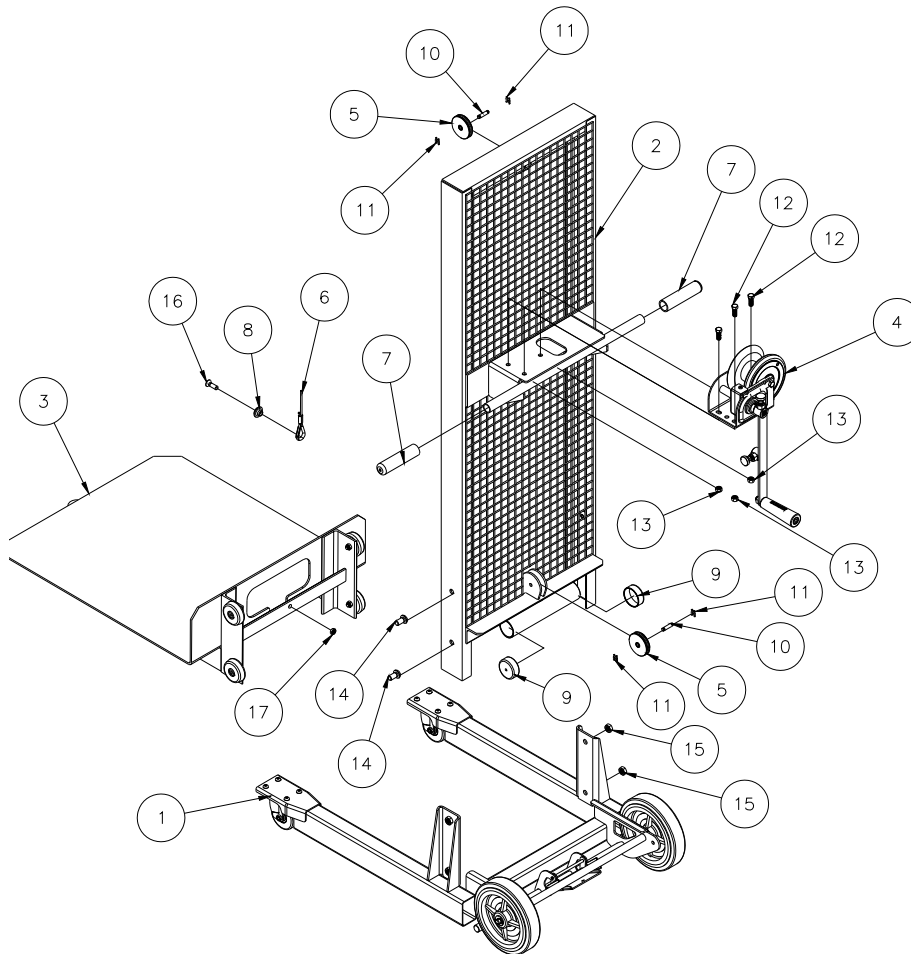

UK:

Unit 16A
Blackpole Trading Estate East
Blackpole Road
Worcester, WR3 8SG
tel: +44 (0)1905 458333
fax: +44(0)1905 458222

784650 - EQUIPMENT LIFT

17	772350	1	NUT, INSERT JAM 3/8-16
16	771260	1	SCREW, FHSC 3/8-16 X 1-1/4
15	772358	4	NUT, INSERT JAM 1/2-13
14	771259	4	SCREW, BHSC 1/2-13 X 1
13	772355	3	NUT, INSERT LOCK 3/8-16
12	771107	3	SCREW, HHC 3/8-16 X 1
11	776084	4	RETAINING RING 'X'
10	784601	2	PIN (GROOVED)
9	779905	2	CAP, 2" OD TUBE, BLACK
8	782910	1	ROPE RET. WASHER
7	779527	2	GRIP HAND 1" ID X 5" LG.
6	784680	1	LOAD LINE 405
5	784675	2	PULLEY ASSEMBLY
4	784670	1	WINCH ASSEMBLY KX1051
3	784660	1	TRAY ASSEMBLY
2	784630	1	MAST ASSEMBLY
1	784600	1	EQUIPMENT LIFT BASE ASSEMBLY
Item	Part No.	Qty	Description
Parts List			

784600 - BASE ASSEMBLY

9	774053	2	COTTER. CIRCLE Z/P .048 X 3/4
8	772502	8	NUT, INSERT JAM 5/16-18
7	773094	2	WASHER, FLAT 1/2" SAE
6	771049	8	SCREW, BHC 5/16-18 X 5/8
5	784221	1	AXLE, 2200 LIFT
4	779031	2	WHEEL, 8" THERMOPLASTIC GRAY
3	779035	2	CASTER, 3" DUAL WHEEL
2	784620	1	BRAKE ASSEMBLY
1	784605	1	BASE WELDMENT
Item	Part No.	Qty	Description
Parts List			

784670 - WINCH ASSEMBLY

*ITEM 7 - CONTAINS ITEMS 1 THRU 5

7	784791	1	WINCH ASSY EL-405 W/O HANDLE
6	784289	1	WINCH HANDLE ASSEMBLY, 2200
5	776055	1	SCREW, PH SELF-TAPPING #8 X 3/4
4	771431	2	SCREW, SET 1/4-20 X 5/16
3	784671	1	WINCH GUARD
2	784284	1	WINCH HANDLE ADAPTER
1		1	WINCH, EL-405 LIFT (NOT AVAILABLE FOR INDIVIDUAL SALE)
Item	Part No.	Qty	Description
Parts List			

784289 - WINCH HANDLE ASSEMBLY

5	774180	2	PLUNGER ASSEMBLY
4	772358	1	INSERT JAM LOCKNUT
3	771253	1	SHCS 1/2-13UNC x 5
2	780182	1	WINCH HANDLE SLEEVE
1	784286	1	2 SPEED HANDLE WELDMENT
Item	Part No.	Qty	Description
Parts List			