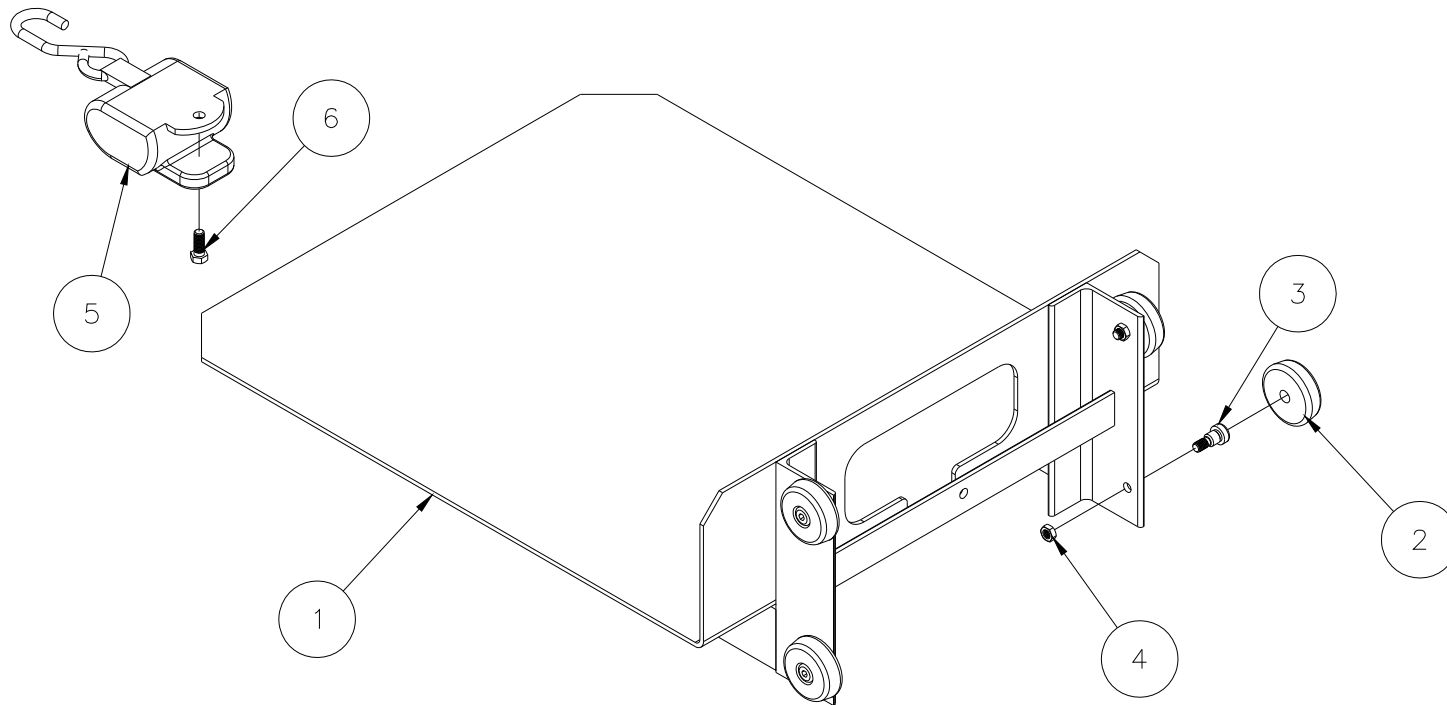

784660 - TRAY ASSEMBLY

6	771107	1	SCREW, HHC 3/8-16 X 1
5	779245	1	CARGO BUCKLE
4	772350	4	NUT, INSERT JAM 3/8-16
3	771350	4	SCREW, SHOULDER 1/2 X 1/2
2	784663	4	ROLLER, MAST
1	784665	1	TRAY WELDMENT
Item	Part No.	Qty	Description
Parts List