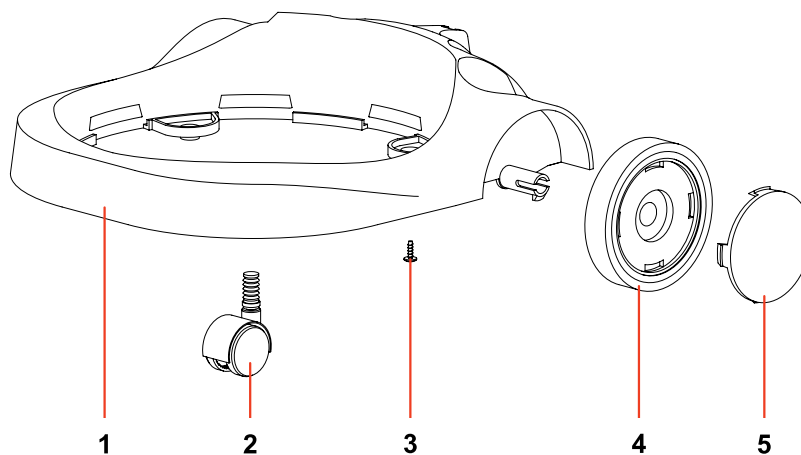

TANK PL.202/27 HOSP-A.BAT G/1847 C REF. 21154 VHA			
POS.	REF.	DESCRIPTION	N°
1	2652 AVHA	INLET R 155 VHA	1
2	2846	GASKET D.38	1
3	2593VHA	DEFLECTOR 99 VHA	1
4	2586VHA	GASKET R 205 VHA	1
5	21153VHA	TANK PL.202/27 VHA ECO-H	1
6	1026	SCREW PAT TMT PHL 5X30 BLACK	4
7	1302	RIVET 4,8X17	4
8	1847/SVHA	COMPLETE PLASTIC HOOK VHA	2

TROLLEY 500 ECO-H VHA T/PLAST REF. 20884VHA PL			
POS.	REF.	DESCRIPTION	N°
1	20744VHA	TROLLEY BODY 500 VHA	1
2	558	TROLLEY BOX WHEEL	2
3	1005	SCREW PAT TMT PHL 5X14 ZN BLACK	4
4	6043	WHEEL BODY YES	2
5	6044VHA	WHEEL COVERING YES VHA	2