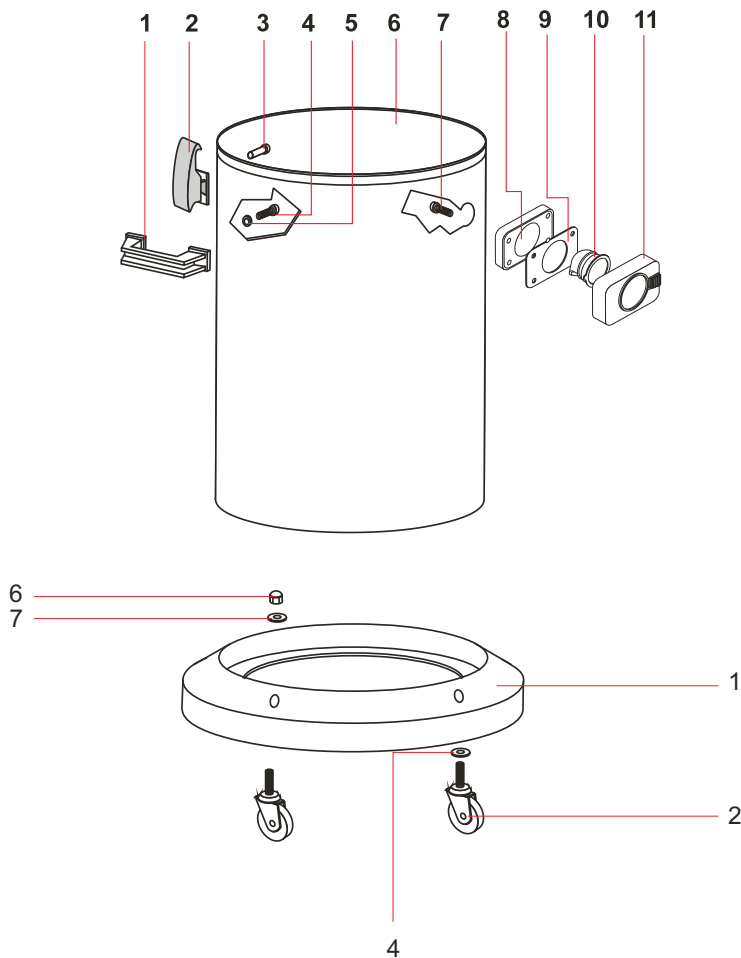

Tank

Assembly Part No: 874

1	VP02993	HANDLE "V.F." NEW	2
2	VP01847	COMPLETE PLASTIC HOOK	2
3	VP01301	RIVET 5X11	4
5	VP03968	COMPLETE SEAL W/SCREW L=25	4
6	VP00476	TANK 400 AISI 430	1
7	VP01026	SCREW PAT TMT PHL 5X30	4
8	VP02586	GASKET R 205	1
9	VP02846	GASKET D.38	1
10	VP02593	DEFLECTOR 99	1
11	VP02652 A	INLET R 155	1
*	VP20997	Filler Cap D.38	1

Trolley

Assembly Part No: 876

1	VP00447	BOY CART SERIE 400	1
2	VP00479	FRONT WHEEL	4
4	VP01012	WASHER 10	4
6	VP00478	NUT 10 MA	4
7	VP01027	WASHER M 10X30	4