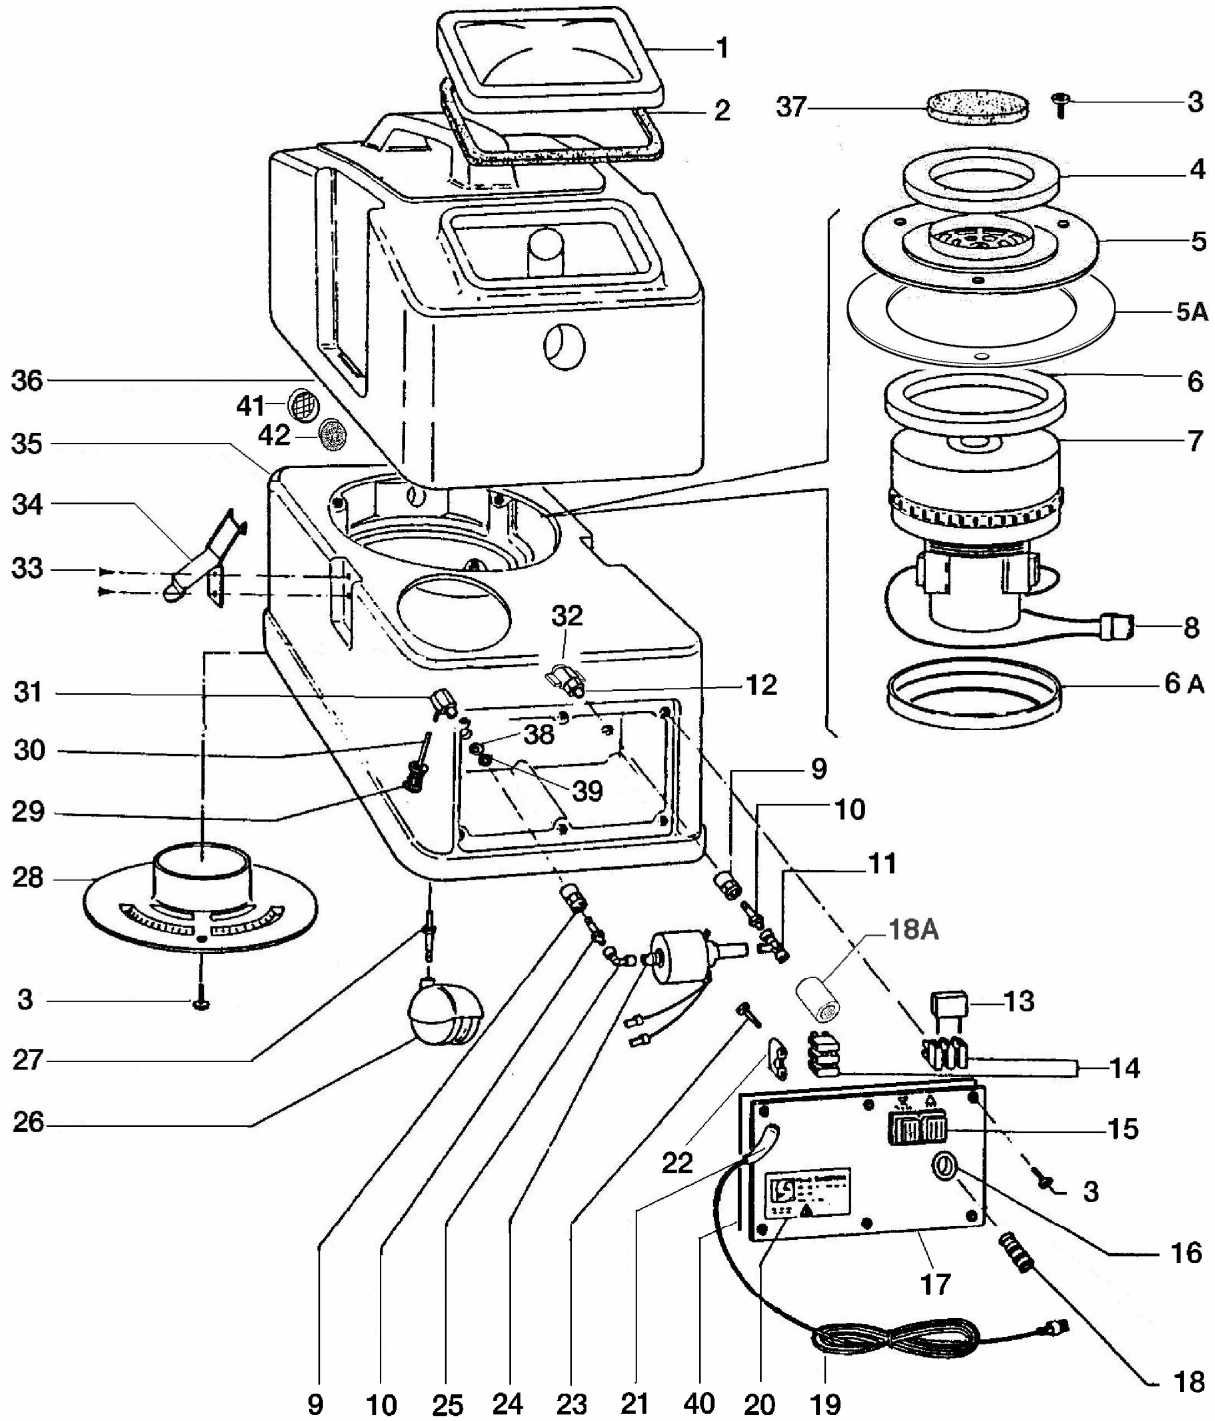

SABRINA

INJECTION-EXTRACTION MACHINE MOD. SABRINA			TABLE 5
rif	codice	description	
1	133	COVER	
	133C	COVER WITH GASKET	
2	134	GASKET	
3	536	STAINLESS STEEL SCREW - TC+ 4x10	
4	135	GASKET	
5	136	UPPER FLANGE	
5A	1351	GASKET FLANGE/UPPER TANK	
6	812	MOTOR GASKET - 10mm	
6A	825	MOTOR GASKET - 3mm	
7	807	2 STAGES MOTOR 1000W 220-240V 50/60Hz	
	819	2 STAGES MOTOR 1000W 100V 50/60 HZ	
	820	2 STAGES MOTOR 1000W 110V 50/60 Hz	
8	234	PLASTIC CONNECTOR	
	250	MALE FASTON - 6.3mm	
9	714	QUICK DISCONNECT - FEMALE	
10	698	QUICK DISCONNECT MALE	
11	722	CONNECTING PART	
12	724	CONNECTING PART	
13	235	RADIO INTERFERENCE SUPPR.	
14	236	CONNECTING TERMINAL	
15	217	2 POSITIONS SWITCH	
16	163	BUSH	
17	138	PANEL	
18	687-PE	METAL QUICK DISCONNECT - FEMALE	
	728	PLASTIC QUICK DISCONNECT - FEMALE	
18 A	700N	EXTENSION FOR METAL COUPLING	
19	2410	CABLE COMPLETE - EURO PLUG 10M.	
	2151	CABLE 3xAWG16 L.10m.SJT-CSA USA PLUG	
20	139	PLATE	
21	237	FAIRLEAD	
22	238	CABLE LOCK	
23	537	SCREW	
24	639	PUMP 220-240V 50-60 HZ	
	639C-M	PUMP 220-240V WITH FITTINGS + 687-PE	
	729	PUMP 100-120V 50-60 HZ	
	729C-M	PUMP 100-120V WITH FITTINGS + 687-PE	
25	626	ELBOW	
26	1140	WHEEL	
27	1400	STUD	
28	141	LOWER FLANGE	
29	608	FILTER	
30	701	EXTRAFLEX HOSE	
31	702	CONNECTING PART - COMPLETE	
32	640	BY PASS	
33	538	SCREW TC+ 3,9x13	
34	142	COUPLER	
35	143N	BLACK SOLUTION TANK	
	143V	GREEN SOLUTION TANK	
	143A	BLUE SOLUTION TANK	
36	144R	RED RECOVERY TANK	
	144V	GREEN RECOVERY TANK	
	144A	BLUE RECOVERY TANK	
37	146	FILTER	
38	147	NEOPRENE WASHER	
39	540	BRASS WASHER	
40	1861	PANEL GASKET	
41	11632	PLASTIC FILTER	
42	2024	FILTER PPI45 D.40