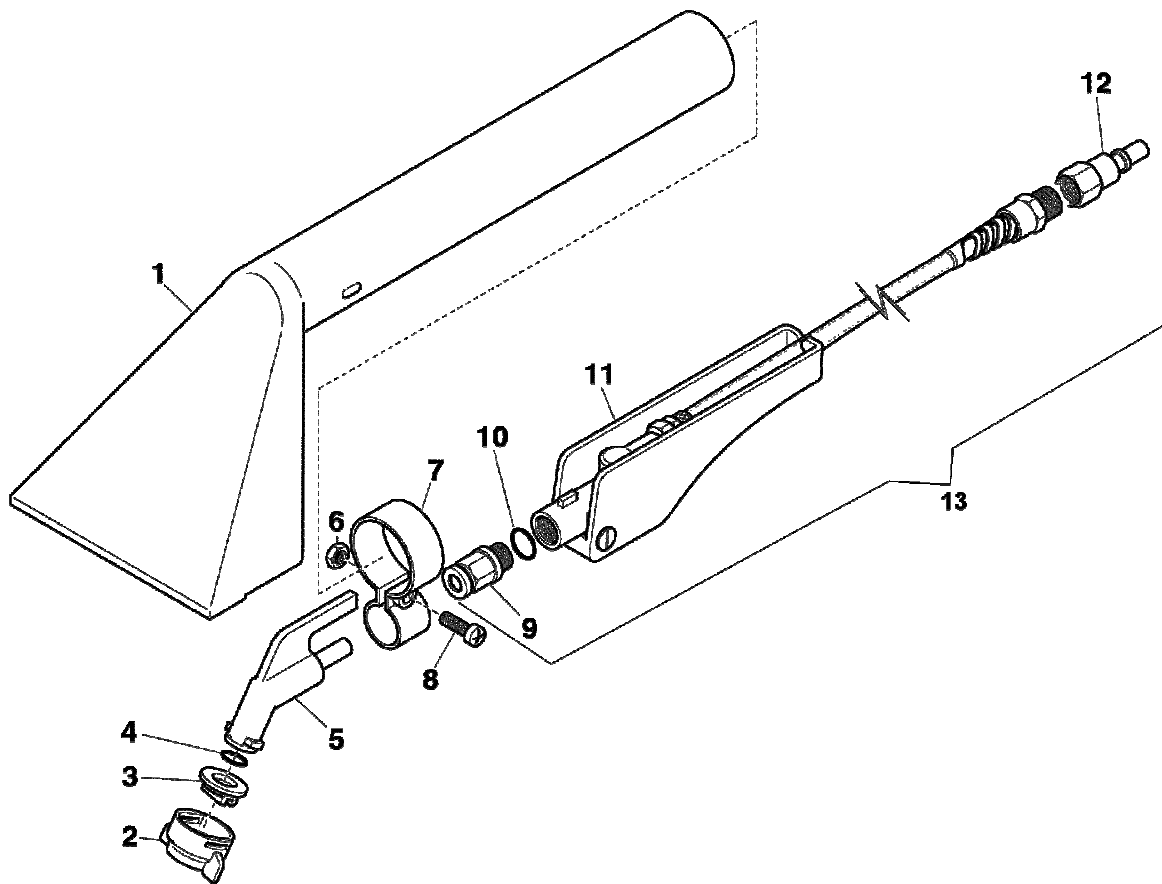

rif	codice	description
1	3280	PLASTIC BODY
2	7180	RING NUT FOR NOZZLE
3	705-01	NOZZLE 01/110
4	3209	O-RING 7,66 x 1,78
5	3281	ELBOW
6	525	NUT D.5
7	319	VALVE LOCK
8	504	SCREW TC+ 5x20
9	750	AUTOMATIC COUPLING D.8 - M.1/4
10	137	O-RING 1/4"
11	3200-INN	COMPLETE SOLUTION VALVE, WITHOUT COUPLINGS
12	689-PE	QUICK DISCONNECT MALE, ATT. F.1/4" - METAL
	727	QUICK DISCONNECT MALE, ATT. F.1/4" - PLASTIC
13	3200C-M	COMPLETE SOLUTION VALVE, METAL COUPLING
	3200C	COMPLETE SOLUTION VALVE, PLASTIC COUPLING