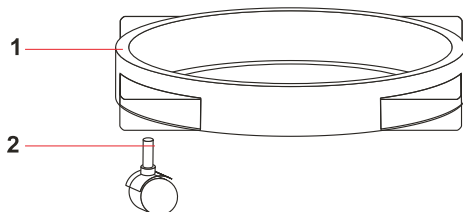

Filter

Assembly Part No: 6053

POS	PART NUMBER	DESCRIPTION	#
1	VP02655	FILTER BASKET LAVA	1
2	VP00507	FILTER RING 500	1
3	VP00124	POLYESTER FILTER H=75	1

Bucket

Assembly Part No: 2683

POS	PART NUMBER	DESCRIPTION	#
1	VP02577	INOX HANDLE BIG BUCKET	1
2	VP01234	GASKET 16X1	2
3	VP02622	SCREW "TC" 4,2X16 INOX	4
4	VP02596	BIG BUCKET COVER	1
5	VP02595	BIG BUCKET LT.11	1
6	VP02580	FLOAT	1
7	VP06252	SCREW AUT.TC PHL 3,9X13	2
8	VP02592	FILTER	1
*	VP02573	WASHER D.6	2
*	VP06601	RING OR	1

Tank

Assembly Part No: 2685

POS	PART NUMBER	DESCRIPTION	#
1	VP02684	TANK MEC 500 AISI 304	1
2	VP01301	RIVET 5X11	4
3	VP01847	COMPLETE PLASTIC HOOK	2
4	VP06258	SCREW AUT.TC PHL 4,8X32	4
5	VP02846	GASKET D.38	1
6	VP02586	GASKET R 205	1
7	VP02593	DEFLECTOR 99	1
8	VP02652 A	INLET R 155	1

Trolley

Assembly Part No: 1219

POS	PART NUMBER	DESCRIPTION	#
1	VP01218	TROLLEY BODY SQUARE	1
2	VP00558	TROLLEY BOX WHEEL	4