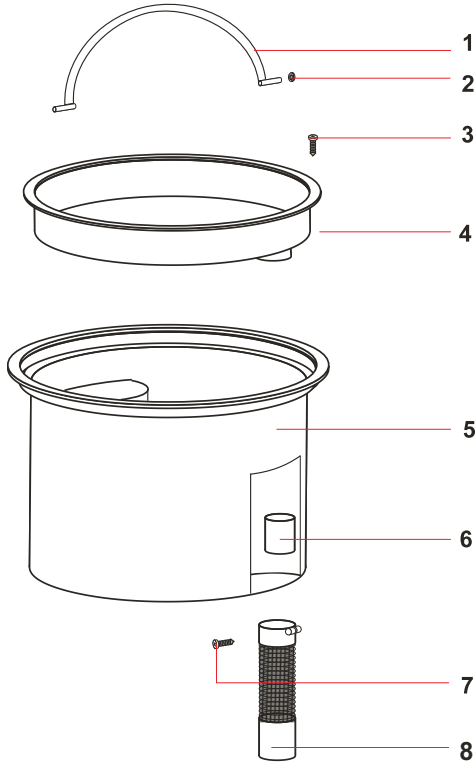

Filter

Assembly Part No: 6053

POS	PART NUMBER	DESCRIPTION	#
1	VP02655	FILTER BASKET LAVA	1
2	VP00507	FILTER RING 500	1
3	VP00124	POLYESTER FILTER H=75	1

Bucket

Assembly Part No: 2683

POS	PART NUMBER	DESCRIPTION	#
1	VP02577	INOX HANDLE BIG BUCKET	1
2	VP01234	GASKET 16X1	2
3	VP02622	SCREW "TC" 4,2X16 INOX	4
4	VP02596	BIG BUCKET COVER	1
5	VP02595	BIG BUCKET LT.11	1
6	VP02580	FLOAT	1
7	VP06252	SCREW AUT.TC PHL 3,9X13	2
8	VP02592	FILTER	1
*	VP02573	WASHER D.6	2
*	VP06601	RING OR	1

Tank

Assembly Part No: 2685

POS	PART NUMBER	DESCRIPTION	#
1	VP02684	TANK MEC 500 AISI 304	1
2	VP01301	RIVET 5X11	4
3	VP01847	COMPLETE PLASTIC HOOK	2
4	VP06258	SCREW AUT.TC PHL 4,8X32	4
5	VP02846	GASKET D.38	1
6	VP02586	GASKET R 205	1
7	VP02593	DEFLECTOR 99	1
8	VP02652 A	INLET R 155	1

Trolley

Assembly Part No: 1219

POS	PART NUMBER	DESCRIPTION	#
1	VP01218	TROLLEY BODY SQUARE	1
2	VP00558	TROLLEY BOX WHEEL	4