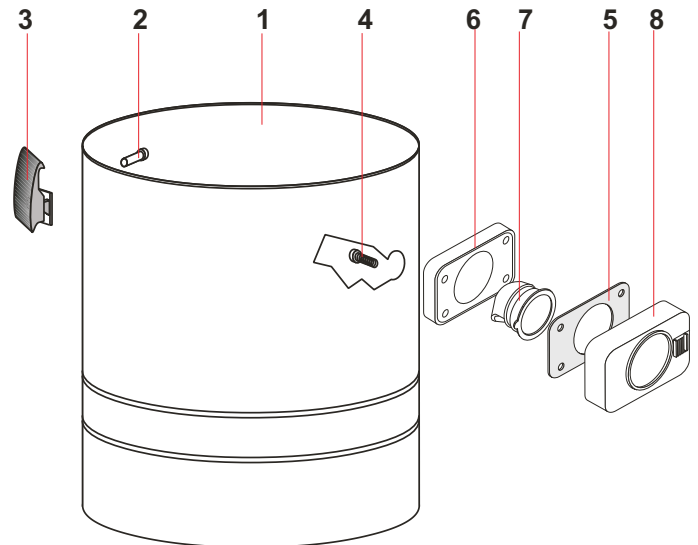

Filter

Assembly Part No: 6053

POS	PART NUMBER	DESCRIPTION	#
1	VP02655	FILTER BASKET LAVA	1
2	VP00507	FILTER RING 500	1
3	VP00124	POLYESTER FILTER H=75	1

Bucket

Assembly Part No: 2683

POS	PART NUMBER	DESCRIPTION	#
1	VP02577	INOX HANDLE BIG BUCKET	1
2	VP01234	GASKET 16X1	2
3	VP02622	SCREW "TC" 4,2X16 INOX	4
4	VP02596	BIG BUCKET COVER	1
5	VP02595	BIG BUCKET LT.11	1
6	VP02580	FLOAT	1
7	VP06252	SCREW AUT.TC PHL 3,9X13	2
8	VP02592	FILTER	1
*	VP02573	WASHER D.6	2
*	VP06601	RING OR	1

Tank

Assembly Part No: 2685

POS	PART NUMBER	DESCRIPTION	#
1	VP02684	TANK MEC 500 AISI 304	1
2	VP01301	RIVET 5X11	4
3	VP01847	COMPLETE PLASTIC HOOK	2
4	VP06258	SCREW AUT.TC PHL 4,8X32	4
5	VP02846	GASKET D.38	1
6	VP02586	GASKET R 205	1
7	VP02593	DEFLECTOR 99	1
8	VP02652 A	INLET R 155	1

Trolley

Assembly Part No: 1219

POS	PART NUMBER	DESCRIPTION	#
1	VP01218	TROLLEY BODY SQUARE	1
2	VP00558	TROLLEY BOX WHEEL	4