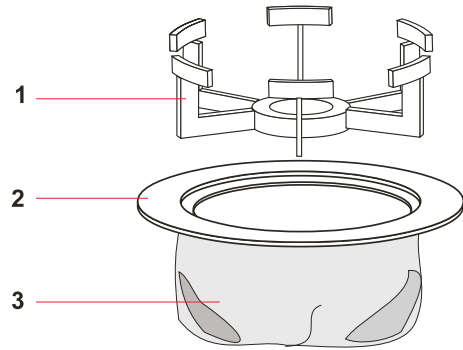

Filter

Assembly Part No: 6053

POS	PART NUMBER	DESCRIPTION	#
1	VP02655	FILTER BASKET LAVA	1
2	VP00507	FILTER RING 500	1
3	VP00124	POLYESTER FILTER H=75	1

Bucket

Assembly Part No: 2683

POS	PART NUMBER	DESCRIPTION	#
1	VP02577	INOX HANDLE BIG BUCKET	1
2	VP01234	GASKET 16X1	2
3	VP02622	SCREW "TC" 4,2X16 INOX	4
4	VP02596	BIG BUCKET COVER	1
5	VP02595	BIG BUCKET LT.11	1
6	VP02580	FLOAT	1
7	VP06252	SCREW AUT.TC PHL 3,9X13	2
8	VP02592	FILTER	1
*	VP02573	WASHER D.6	2
*	VP06601	RING OR	1

Tank

Assembly Part No: 2685

POS	PART NUMBER	DESCRIPTION	#
1	VP02684	TANK MEC 500 AISI 304	1
2	VP01301	RIVET 5X11	4
3	VP01847	COMPLETE PLASTIC HOOK	2
4	VP06258	SCREW AUT.TC PHL 4,8X32	4
5	VP02846	GASKET D.38	1
6	VP02586	GASKET R 205	1
7	VP02593	DEFLECTOR 99	1
8	VP02652 A	INLET R 155	1

Trolley

Assembly Part No: 1219

POS	PART NUMBER	DESCRIPTION	#
1	VP01218	TROLLEY BODY SQUARE	1
2	VP00558	TROLLEY BOX WHEEL	4