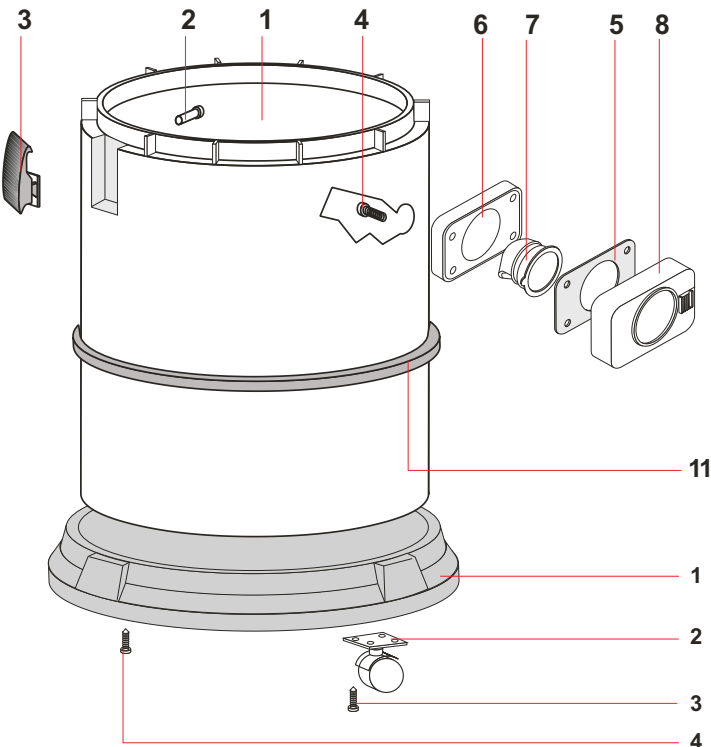

Head

Assembly Part No: 2663

POS	PART NUMBER	DESCRIPTION	#
1	VP00466 AUS	ELECTRIC CORD 3X1 (AUS)	1
2	VP00138	CABLE SLEEVE	1
3	VP00139	CABLE CLAMP	1
4	VP01006	SCREW PFU TMT PHL 5X20	2
5	VP03443	TERMINAL BOARD ANTIFLAME W/P	1
6	VP02589	HOOK FOR ELECTRICAL CORD	1
7	VP01026	SCREW PAT TMT PHL 5X30	4
8	VP02588	HANDLE TOP	1
9	VP01050	SCREW PAT TMT PHL 5X35	2
10	VP01050	SCREW PAT TMT PHL 5X35	2
11	VP02716	COVER 99 FOR ADD.SOCKET	1
12	VP00326	ANTISPLASH SWITCH	1
13	VP01006	SCREW PFU TMT PHL 5X20	4
14	VP03937	FILTER MTP/65 H=15 D.95	1
15	VP01050	SCREW PAT TMT PHL 5X35	6
16	VP02738	COVER - MOTOR	1
17	VP03969	WASHER H8 D85X65	1
18	VP00310	PLASTIC RING FOR MOTOR 1200 W.	1
19	VP03900	FOAM FILTER	1
20	VP02627	SCREW PAT TMT PHL 5X40	6
21	VP01006	SCREW PFU TMT PHL 5X20	4
22	VP02591	MOTOR-FASTENER 99	1
23	VP03901	"L" GASKET WO/H H=5,5	1
24	VP03973 S	ELECTRIC KIT MOT. PAGODA AMETEK	1
*	VP03891 S	MOTOR BD302 1000W 220-240 50/60	1
*	VP00564	MOTOR 1000W	1
25	VP03901	"L" GASKET WO/H H=5,5	1
26	VP03866	WASHER MTP 65MM 18D 230X145	1
27	VP01189 G	BASE 500 W/GASKET	1
*	VP01101	CONNECTING WIRES	2
*	VP01102	CONNECTING WIRES	4
*	VP01106	CLIP	1
*	VP01103	FASTON	3
28	VP02184	ADD.SOCKET PROTECTION	1
29	VP00098	SCREWED ADDITIONAL SOCKET	1
30	VP01044	SCREW M 3X10	2
31	VP01046	NUT 3 MA	2
*	VP07632	CONNECTING WIRES	4

Filter

Assembly Part No: 4244

POS	PART NUMBER	DESCRIPTION	#
1	VP03076	COMPL.BASKET TOOLS TITAN	4
2	VP03724	SCREW PAT TMT PHL 5X25	4
3	VP02823	HIGHER ANTIFOAM BODY 99	1
4	VP03138	NET FILTER 0,4 D.90 H=45	1
5	VP02676	HIGHER FLOAT 99	1
6	VP00123	FILTER RING 300	1
7	VP02860	CONICAL POLYESTER.FILTER 300	1
8	VP02859	CONICAL BASKET 300	1

Tank

Assembly Part No: 2751

POS	PART NUMBER	DESCRIPTION	#
1	VP02750	TANK 99/E	1
2	VP01302	RIVET 5X19	4
3	VP01847	COMPLETE PLASTIC HOOK	2
4	VP06258	SCREW AUT.TC PHL 4.8X32	4
5	VP02846	GASKET D.38	1
6	VP02586	GASKET R 205	1
7	VP02593	DEFLECTOR 99	1
8	VP02652 A	INLET R 155	1
11	VP02630	ANTI-SHOCK BAND 99	1