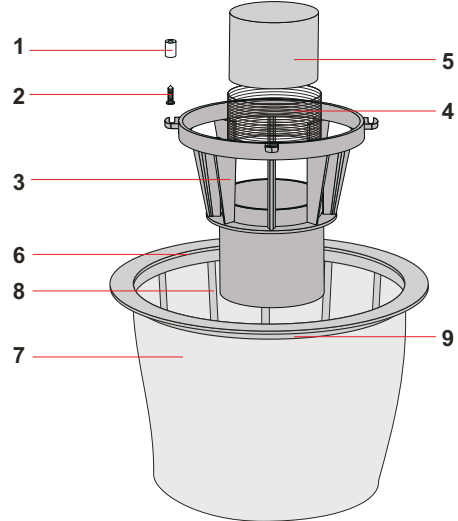

Head

Assembly Part No: 2663

POS	PART NUMBER	DESCRIPTION	#
1	VP00466 AUS	ELECTRIC CORD 3X1 (AUS)	1
2	VP00138	CABLE SLEEVE	1
3	VP00139	CABLE CLAMP	1
4	VP01006	SCREW PFU TMT PHL 5X20	2
5	VP03443	TERMINAL BOARD ANTIFLAME W/P	1
6	VP02589	HOOK FOR ELECTRICAL CORD	1
7	VP01026	SCREW PAT TMT PHL 5X30	4
8	VP02588	HANDLE TOP	1
9	VP01050	SCREW PAT TMT PHL 5X35	2
10	VP01050	SCREW PAT TMT PHL 5X35	2
11	VP02716	COVER 99 FOR ADD.SOCKET	1
12	VP00326	ANTISPLASH SWITCH	1
13	VP01006	SCREW PFU TMT PHL 5X20	4
14	VP03937	FILTER MTP/65 H=15 D.95	1
15	VP01050	SCREW PAT TMT PHL 5X35	6
16	VP02738	COVER - MOTOR	1
17	VP03969	WASHER H8 D85X65	1
18	VP00310	PLASTIC RING FOR MOTOR 1200 W.	1
19	VP03900	FOAM FILTER	1
20	VP02627	SCREW PAT TMT PHL 5X40	6
21	VP01006	SCREW PFU TMT PHL 5X20	4
22	VP02591	MOTOR-FASTENER 99	1
23	VP03901	"L" GASKET WO/H H=5,5	1
24	VP03973 S	ELECTRIC KIT MOT. PAGODA AMETEK	1
*	VP03891 S	MOTOR BD302 1000W 220-240 50/60	1
*	VP00564	MOTOR 1000W	1
25	VP03901	"L" GASKET WO/H H=5,5	1
26	VP03866	WASHER MTP 65MM 18D 230X145	1
27	VP01189 G	BASE 500 W/GASKET	1
*	VP01101	CONNECTING WIRES	2
*	VP01102	CONNECTING WIRES	4
*	VP01106	CLIP	1
*	VP01103	FASTON	3
28	VP02184	ADD.SOCKET PROTECTION	1
29	VP00098	SCREWED ADDITIONAL SOCKET	1
30	VP01044	SCREW M 3X10	2
31	VP01046	NUT 3 MA	2
*	VP07632	CONNECTING WIRES	4

Filter

Assembly Part No: 4244

POS	PART NUMBER	DESCRIPTION	#
1	VP03076	COMPL.BASKET TOOLS TITAN	4
2	VP03724	SCREW PAT TMT PHL 5X25	4
3	VP02823	HIGHER ANTIFOAM BODY 99	1
4	VP03138	NET FILTER 0,4 D.90 H=45	1
5	VP02676	HIGHER FLOAT 99	1
6	VP00123	FILTER RING 300	1
7	VP02860	CONICAL POLYESTER.FILTER 300	1
8	VP02859	CONICAL BASKET 300	1

Tank

Assembly Part No: 2751

POS	PART NUMBER	DESCRIPTION	#
1	VP02750	TANK 99/E	1
2	VP01302	RIVET 5X19	4
3	VP01847	COMPLETE PLASTIC HOOK	2
4	VP06258	SCREW AUT.TC PHL 4.8X32	4
5	VP02846	GASKET D.38	1
6	VP02586	GASKET R 205	1
7	VP02593	DEFLECTOR 99	1
8	VP02652 A	INLET R 155	1
11	VP02630	ANTI-SHOCK BAND 99	1